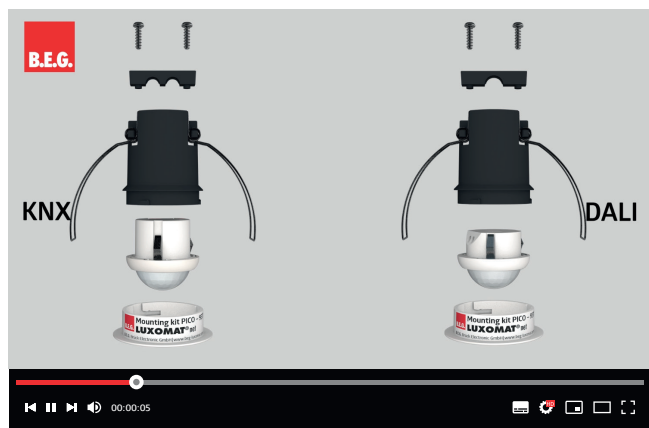

Colour options

93775

93776

93777

93778

white
RAL9010

anthracite
RAL7016

traffic white
RAL9016

black
RAL9005

Dimensions

Video of the PICO mounting set

Products

Description	Colour	Part no.
Mounting set PICO	white RAL9010	93775
Mounting set PICO	anthracite RAL7016	93776
Mounting set PICO	traffic white RAL9016	93777
Mounting set PICO	black RAL9005	93778