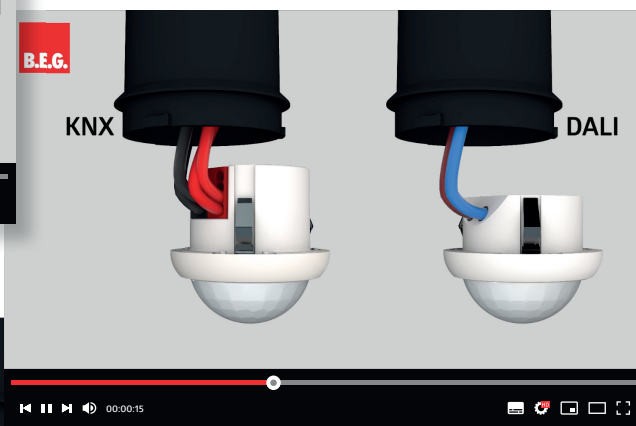

Colour options

93775

93776

93777

93778

white
RAL9010

anthracite
RAL7016

traffic white
RAL9016

black
RAL9005

Dimensions

Video of the PICO mounting set

Products

Description	Colour	Part no.
Mounting set PICO	white RAL9010	93775
Mounting set PICO	anthracite RAL7016	93776
Mounting set PICO	traffic white RAL9016	93777
Mounting set PICO	black RAL9005	93778