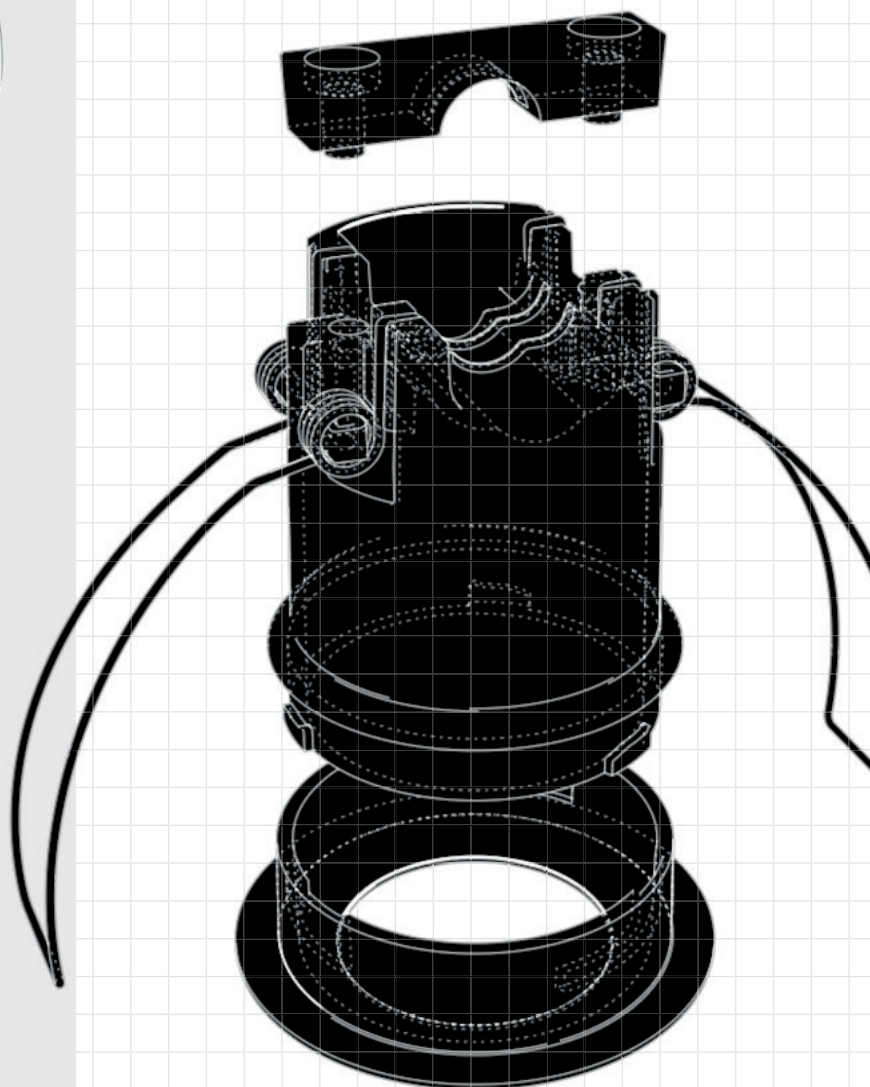

## Mounting set PICO

### Ceiling mounting kit

The proportions between the ceiling ring and the PICO sensor are optimised to ensure a harmonious appearance on the ceiling. With the matching accessories, which are available in four colours, the PICO becomes an attractive recessed ceiling sensor.

- Compatible with PICO-BMS DALI-2, PICO-KNX, PICO-DALI-LINK and PICO-DALI-SYS
- Equipped with strain relief for two KNX cables or a low-voltage cable with a maximum diameter of 8.5 mm
- Perfect centring of the sensor via the front ring
- Detection area can be restricted with blinds

## Dimensions

Video of the PICO mounting set