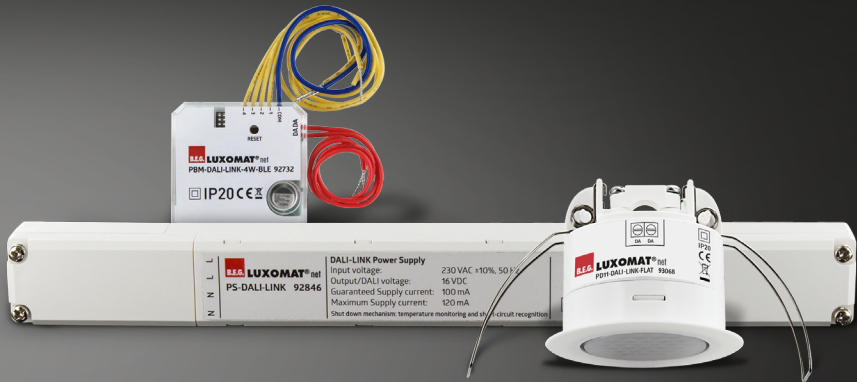

RESISTOR
1 2 3 4 5 6 7 8 9 10
DALI
RESET

REG LUXOMAT® net
PBM-DALI-LINK-4W-BLE 92732

IP20 CE

L
N
N

REG LUXOMAT® net
PS-DALI-LINK 92846

DALI-LINK Power Supply
Input voltage: 230 VAC ±10%, 50 Hz
Output/DALI voltage: 16 VDC
Guaranteed Supply current: 100 mA
Maximum Supply current: 120 mA
Shut down mechanism: temperature monitoring and short-circuit recognition