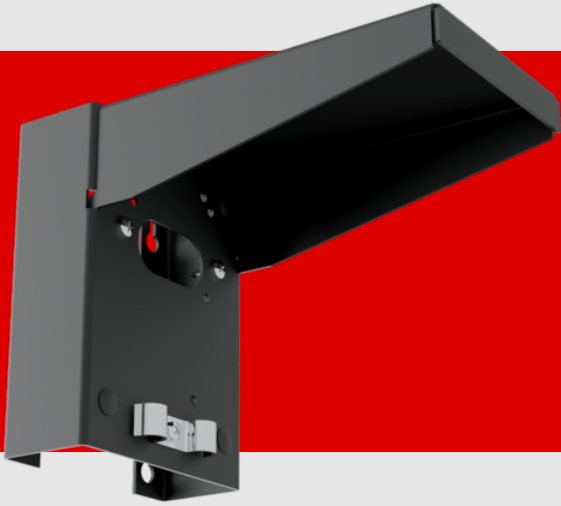

B.E.G.

LUXOMAT®

Wall holder with weather protection

Prod.No. 93221 EAN: 4007529932214

Stainless steel weather protection unit for compatible B.E.G. outdoor motion detectors

Including screws for mounting a compatible B.E.G. outdoor motion detector

For usability/compatibility of the accessories please refer to the descriptions of the main articles

Order data

Designation	Colour	Art.No
Wall holder with weather protection	anthracite	93221

Technical data

Dimensions: 188 x 98 x 134 mm
Material color: anthracite

Product information

Stainless steel weather protection unit for compatible B.E.G. outdoor motion detectors

Including screws for mounting a compatible B.E.G. outdoor motion detector

For usability/compatibility of the accessories please refer to the descriptions of the main articles

Suitable for mounting with rear or side cable entry

Cable clamps for strain relief of the connection cables