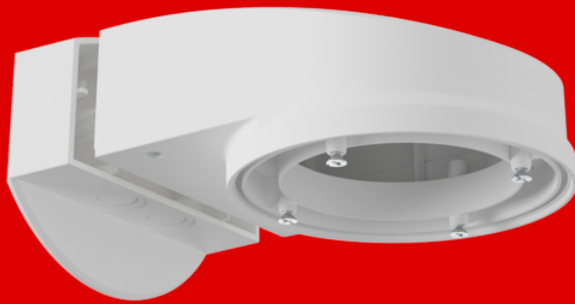

## Wall holder PD2N/4N Typ A

Prod.No. 93702 EAN: 4007529937028

Fixture for wall mounting of compatible B.E.G. ceiling occupancy detectors

Including screws for mounting a compatible B.E.G. ceiling occupancy detector

Suitable for wall mounting with rear cable feed

### Order data

Designation	Colour	Art.No
Wall holder PD2N/4N Typ A	traffic white	93702

## Technical data

Dimensions:	133 x 106 x 66 mm
Degree / class of protection:	IP54 / Class II
Housing:	polycarbonate, UV-resistant
Material color:	traffic white, similar to RAL9016