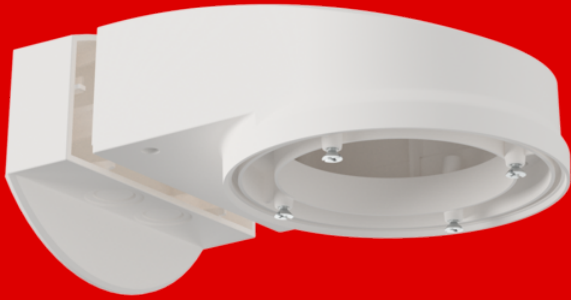

B.E.G.

LUXOMAT®

Wall holder PD2N/4N Typ A

Prod.No. 93700 EAN: 4007529937004

Fixture for wall mounting of compatible B.E.G. ceiling occupancy detectors

Including screws for mounting a compatible B.E.G. ceiling occupancy detector

Suitable for wall mounting with rear cable feed

Order data

Designation	Colour	Art.No
Wall holder PD2N/4N Typ A	white	93700

Technical data

Dimensions:	133 x 106 x 66 mm
Degree / class of protection:	IP54 / Class II
Housing:	polycarbonate, UV-resistant
Material color:	white, similar to RAL9010

Product information

Fixture for wall mounting of compatible B.E.G. ceiling occupancy detectors

Including screws for mounting a compatible B.E.G. ceiling occupancy detector

Suitable for wall mounting with rear cable feed

Surface-mounted base included

Enables lateral cable feed

Enables mounting on common flush-mounted boxes

available in various colours

For usability/compatibility of the accessories please refer to the descriptions of the main articles