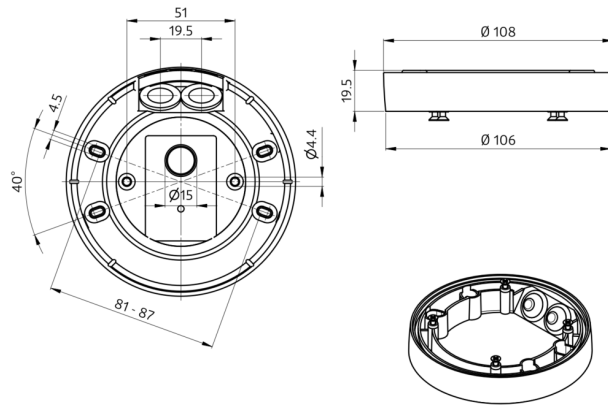

Order data

Designation	Colour	Art.No
SM socle mounting set IP54 PD2N- / PD4N-FM	white	93307

Accessories

Designation	Colour	Art.No
Pendulum mounting set PD2/3/4 SM	white	93179

Technical data

Dimensions: Ø 109 x 19 mm
Degree / class of protection: IP54
Material color: white, similar to RAL9010

Product information

Surface mounting set IP54 for PD2N and PD4N flush-mount devices

For usability/compatibility of the accessories please refer to the descriptions of the main articles

Suitable for: 93340, 93361, 93368, 93377, 93383, 93385, 93511, 93513, 93514, 93515, 93517, 93531, 93534, 93535, 93536, 93544, 93546, ...

Accessories

Pendulum mounting set PD2/3/4 SM

Art.No: 93179

Dimensions: 1 : Ø 113 x 79 mm, 2 : Ø 113 x 34 mm

Housing: polycarbonate, UV-resistant

Material color: white, similar to RAL9010