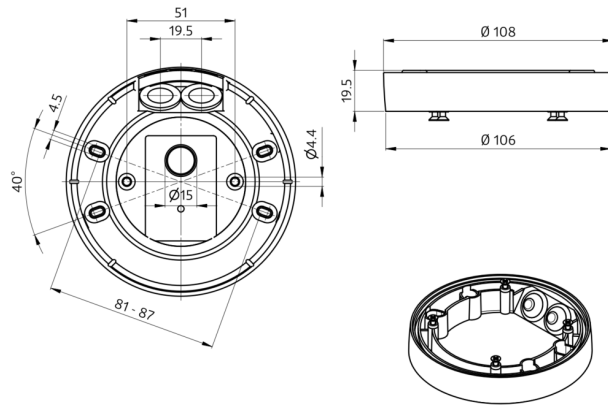

B.E.G.**LUXOMAT®**

SM socle mounting set IP54 PD2N- / PD4N-FM

Prod.No. 93307 EAN: 4007529933075

- Dimensions: Ø 109 x 19 mm
- Degree / class of protection: IP54
- Material color: white, similar to RAL9010

Order data

Designation	Colour	Art.No
SM socle mounting set IP54 PD2N- / PD4N-FM	white	93307

Accessories

Designation	Colour	Art.No
Pendulum mounting set PD2/3/4 SM	white	93179

Technical data

Dimensions: Ø 109 x 19 mm
Degree / class of protection: IP54
Material color: white, similar to RAL9010

Product information

Surface mounting set IP54 for PD2N and PD4N flush-mount devices

For usability/compatibility of the accessories please refer to the descriptions of the main articles

Suitable for: 93340, 93361, 93368, 93377, 93383, 93385, 93511, 93513, 93514, 93515, 93517, 93531, 93534, 93535, 93536, 93544, 93546, ...

Accessories

Pendulum mounting set PD2/3/4 SM

Art.No: 93179

Dimensions: 1 : Ø 113 x 79 mm, 2 : Ø 113 x 34 mm

Housing: polycarbonate, UV-resistant

Material color: white, similar to RAL9010