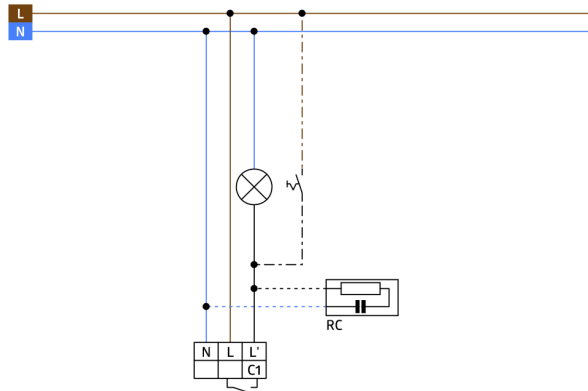

Voltage:	110 - 240 V AC 50 / 60 Hz
Dimensions:	Sensor head: Ø 45 x 37 mm, Power supply: 165 x 24 x 24 mm
Power consumption:	approx. 0.5 W
Detection area:	horizontal 360° (Ceiling mounting) max. Ø 10 m across
Range:	max. Ø 6 m towards max. Ø 4 m seated
Monitored area (tangential movement):	78 m ² / 2.5 m mounting height
Mounting height min./max./recommended:	2 m / 5 m / 2.5 m
Degree / class of protection:	IP20 / Class II + IP65 (92958)
Impact strength:	IK03
Ambient temperature:	-25 °C to +50 °C
Housing:	polycarbonate, UV-resistant
Material color:	white mat, similar to RAL9010 + transparent (92958)
Cable length:	45 cm
Channel 1 (lighting control)	
Switching power:	1000 W, cos φ = 1 500 VA, cos φ = 0.5 400 W LED
Type of contact (k):	1x µ-contact, NO contact
Follow-up time:	30 sec - 30 min, Pulse
Switch-on threshold:	10 - 2000 Lux

Product information

Set : PD9-1C-FC + Cover IP65 for Sensor head PD9
transparent

Mini-motion detector for indoor use

One channel for light switching

Zero crossing switching

Easy installation on device

Power supply passes through the hole in the ceiling for the
detector (34 mm Ø)

Spring clips for quick and easy installation in suspended
ceilings and light fittings

Includes 45 mm cover ring and blinds

power supply

sensor head

Set items

To receive the bundle according to the technical specification, please order the items listed.

PD9-1C-FC Art.No: 92902

Voltage: 110 – 240 V AC 50 / 60 Hz
Dimensions: Sensor head: Ø 45 x 37 mm, Power supply: 165 x 24 x 24 mm
Power consumption: approx. 0.5 W

Cover IP65 for Sensor head PD9 Art.No: 92958