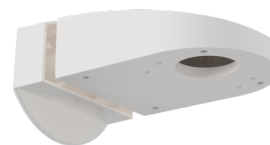

Order data

Designation	Colour	Art.No
PD4-S-DAA4G-SM	white	92759
Wire basket BSK (Ø 200 x 90 mm)	white	92199
Wall holder PD4-SM	white	92441

Technical data

Voltage:	22 V DC via DALI Bus
Dimensions:	Ø 200 x 90 mm (92199) + 130 x 100 x 53 mm (92441)
Detection area:	horizontal 360° (Ceiling mounting) max. Ø 24 m across max. Ø 8 m towards
Range:	max. Ø 6.4 m seated
Monitored area (tangential movement):	450 m ² / 2.5 m mounting height
Mounting height min./max./recommended:	2 m / 10 m / 2.5 m
Degree / class of protection:	IP54 / Class II
Impact strength:	IK09 (92199)
Ambient temperature:	-25 °C to +50 °C
Housing:	polycarbonate, UV-resistant + coated steel basket (92199)
Material color:	white mat, similar to RAL9010
up to 4 slave devices in combination with one PD4-M-DAA4G	
Pulse interval:	30 sec (in test mode 2 sec during 3 min)

Product information

Set : PD4-S-DAA4G-SM + Wire basket BSK (Ø 200 x 90 mm) white + Wall holder PD4-SM white

DALI bus operated slave device

For extension of the detection area of a master device PD4-M-DAA4G / PD4-M-HCL

Set items

To receive the bundle according to the technical specification, please order the items listed.

PD4-S-DAA4G-SM

Art.No: 92759

Voltage: 22 V DC via DALI Bus
Dimensions: Ø 103 x 76 mm
Detection area: horizontal 360° (Ceiling mounting)

Wire basket BSK (Ø 200 x 90 mm)

Art.No: 92199

Dimensions: Ø 200 x 90 mm
Impact strength: IK09
Housing: coated steel basket

Wall holder PD4-SM

Art.No: 92441

Dimensions: 130 x 100 x 53 mm
Housing: polycarbonate, UV-resistant
Material color: white