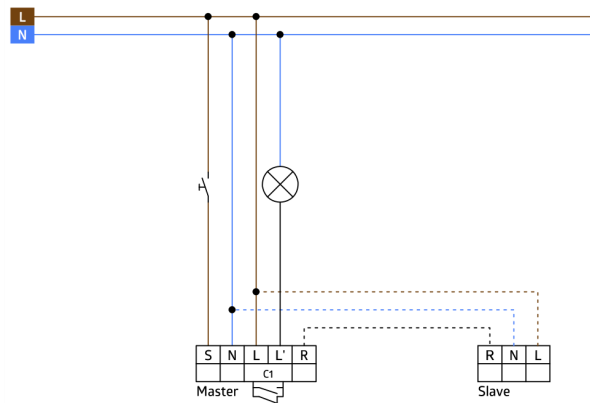

Product information

Set : PD4-M-1C-C-PS-SM + Wire basket BSK (Ø 200 x 90 mm) white + Wall holder PD4-SM white

Occupancy detector with NO contact and safety circuit by NC contact

Guarantees illumination even if sensor fails

Designed for corridors

Version as master device

Detection area can be extended by using slave devices

Manual switching via push-button possible

Additional functions can be set up using the optional remote control.

Factory settings 10 min and 500 lux

There are markings to ensure correct alignment during installation

Set items

To receive the bundle according to the technical specification, please order the items listed.