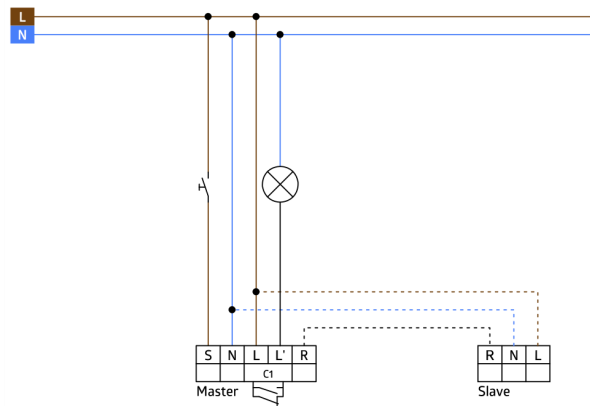

Designed for corridors

Version as master device

Detection area can be extended by using slave devices

Manual switching via push-button possible

Additional functions can be set up using the optional remote control.

Factory settings 10 min and 500 lux

There are markings to ensure correct alignment during installation