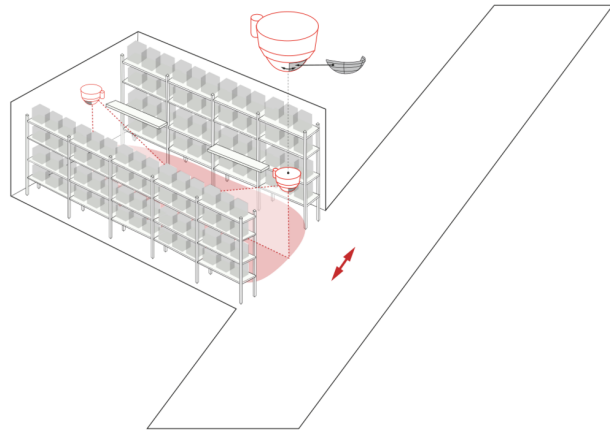

Technical data

Voltage:	230 V AC ±10% 50 Hz
Dimensions:	Ø 200 x 90 mm (92199)
Settings:	Casambi App
Power consumption:	0.4 W
Detection area:	horizontal 360° oval (Ceiling mounting)
Range:	30 m x 19 m
Monitored area (tangential movement):	440 m ² / 14 m mounting height
Mounting height min./max./recommended:	5 m / 16 m / 14 m
Degree / class of protection:	IP54 / Class II
Impact strength:	IK09 (92199)
Ambient temperature:	-5 °C to +45 °C
Housing:	polycarbonate, UV-resistant + coated steel basket (92199)
Material color:	white mat, similar to RAL9010

Casambi occupancy detector for surface mounting in large mounting heights

Bright LED indication for commissioning

External telescopic light sensor for a mounting height between 5 and 16 m (mechanically adjustable) for measuring the light according to the application.

Individual adaption of detection sensitivity for each PIR sensor

Detection area can be restricted with blinds

There are markings to ensure correct alignment during installation

When used in high-bay warehouses, care should be taken that, in the cross-aisles of the warehouse, detectors are installed that can detect movement only in the desired aisle locations, by using blinds or other technical arrangements.

Manual switching and dimming via push button possible

Functions adjustable via Casambi app

For further information

<https://www.beg-luxomat.com/en/solutions/areas-of-application/great-mounting-heights/>

CASAMBI