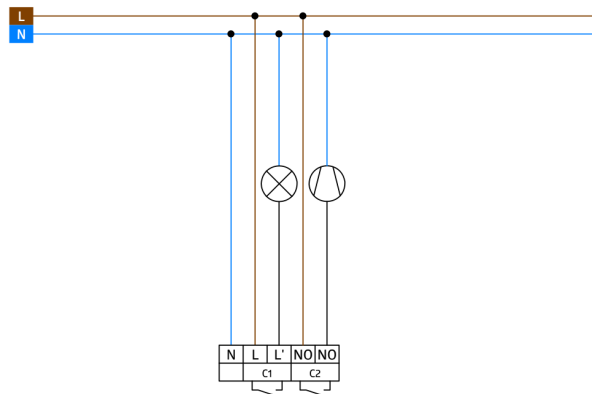

Order data

Designation	Colour	Art.No
PD3N-2C-FM	white	92188
Wire basket BSK (Ø 200 x 90 mm)	white	92199

Technical data

Voltage:	110 - 240 V AC 50 / 60 Hz
Dimensions:	Ø 200 x 90 mm (92199)
Power consumption:	approx. 0.5 W horizontal 360°
Detection area:	(Ceiling mounting) max. Ø 10 m across max. Ø 6 m towards max. Ø 4 m seated
Range:	
Monitored area (tangential movement):	78 m ² / 2.5 m mounting height
Mounting height min./max./recommended:	2 m / 5 m / 2.5 m
Degree / class of protection:	IP20 / Class II
Impact strength:	IK09 (92199)
Ambient temperature:	-25 °C to +50 °C
Housing:	polycarbonate, UV-resistant + coated steel basket (92199)
Material color:	white mat, similar to RAL9010

Channel 1 (lighting control)

Switching power:	2300 W, $\cos \varphi = 1$ 1150 VA, $\cos \varphi = 0.5$ 800 W LED max. inrush current I_p (20 ms) = 165 A max. inrush current I_p (200 μ s) = 800 A
Type of contact (k):	1x μ -contact, NO contact with tungsten pre- make contact
Follow-up time:	30 sec - 30 min, Pulse
Switch-on threshold:	10 - 2000 Lux

Channel 2 (HVAC control potential-free (dry))

Switching power:	3 A (230 V), $\cos \varphi = 1$
Type of contact:	1x NO contact (dry)
Follow-up time:	5 min - 120 min

Product information

Set : PD3N-2C-FM + Wire basket BSK (Ø 200 x 90 mm) white

Remote control-capable ceiling motion detector

One channel for light switching

Zero crossing switching

One additional potential-free (dry) contact for HVAC

Additional functions can be set up using the optional remote control.