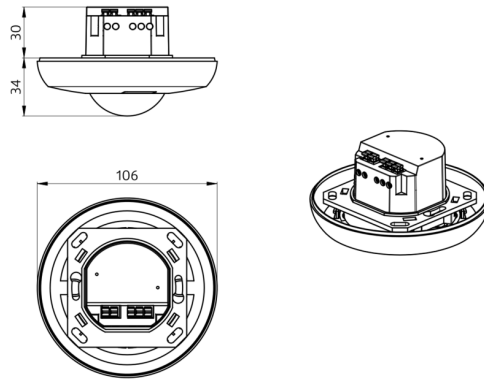

Order data

Designation	Colour	Art.No
PD3N-2C-FM	white	92188
Wire basket BSK (Ø 200 x 90 mm)	white	92199

Technical data

Voltage:	110 - 240 V AC 50 / 60 Hz
Dimensions:	Ø 200 x 90 mm (92199)
Power consumption:	approx. 0.5 W horizontal 360°
Detection area:	(Ceiling mounting) max. Ø 10 m across max. Ø 6 m towards max. Ø 4 m seated
Range:	
Monitored area (tangential movement):	78 m ² / 2.5 m mounting height
Mounting height min./max./recommended:	2 m / 5 m / 2.5 m
Degree / class of protection:	IP20 / Class II
Impact strength:	IK09 (92199)
Ambient temperature:	-25 °C to +50 °C
Housing:	polycarbonate, UV-resistant + coated steel basket (92199)
Material color:	white mat, similar to RAL9010

Channel 1 (lighting control)

Switching power:	2300 W, $\cos \varphi = 1$ 1150 VA, $\cos \varphi = 0.5$ 800 W LED max. inrush current I_p (20 ms) = 165 A max. inrush current I_p (200 μ s) = 800 A
Type of contact (k):	1x μ -contact, NO contact with tungsten pre- make contact
Follow-up time:	30 sec - 30 min, Pulse
Switch-on threshold:	10 - 2000 Lux

Channel 2 (HVAC control potential-free (dry))

Switching power:	3 A (230 V), $\cos \varphi = 1$
Type of contact:	1x NO contact (dry)
Follow-up time:	5 min - 120 min

Product information

Set : PD3N-2C-FM + Wire basket BSK (Ø 200 x 90 mm) white

Remote control-capable ceiling motion detector

One channel for light switching

Zero crossing switching

One additional potential-free (dry) contact for HVAC

Additional functions can be set up using the optional remote control.