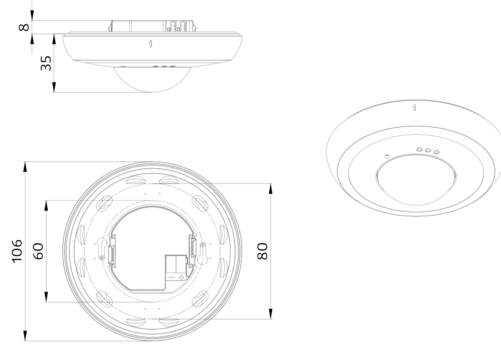

Technical data

Voltage:	via KNX BUS
Dimensions:	Ø 200 x 90 mm (92199)
Typ. power input:	12 mA
Detection area:	horizontal 360° (Ceiling mounting) max. Ø 10 m across max. Ø 6 m towards max. Ø 4 m seated
Range:	
Monitored area (tangential movement):	78 m ² / 2.5 m mounting height
Mounting height min./max./recommended:	2 m / 5 m / 2.5 m
Degree / class of protection:	IP20 / Class III
Impact strength:	IK09 (92199)
Ambient temperature:	-25 °C to +55 °C
Housing:	polycarbonate, UV-resistant + coated steel basket (92199)
Material color:	white mat, similar to RAL9010
Number of light sensors:	2
Number of PIR sensors:	1
KNX TP 256:	Yes
KNX Secure:	Yes
Brightness set value:	5 – 2000 Lux

Behaviour upon bus voltage return definable at choice

Set items

To receive the bundle according to the technical specification, please order the items listed.

PD2N-KNXs-BA-FM

Art.No: 93534

Voltage: via KNX BUS
Dimensions: Ø 106 x 42 mm
Typ. power input: 12 mA

Wire basket BSK (Ø 200 x 90 mm)

Art.No: 92199

Dimensions: Ø 200 x 90 mm
Impact strength: IK09
Housing: coated steel basket