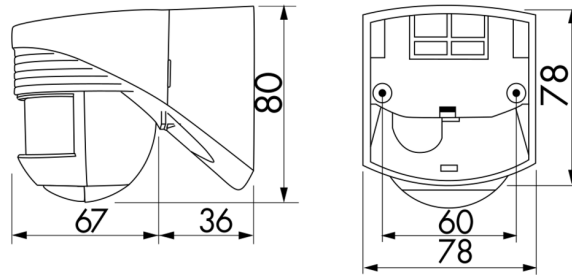

Technical data

Voltage:	110 - 240 V AC 50 / 60 Hz
Dimensions:	103 x 78 x 84 mm
Power consumption:	approx. 0.4 W
Detection area:	horizontal 200° (Wall mounting) max. 12 m across max. 4 m towards max. 2 m creep protection
Range:	
Monitored area (tangential movement):	250 m ² / 2.5 m mounting height
Mounting height min./max./recommended:	2 m / 3 m / 2.5 m
Degree / class of protection:	IP54 / Class II
Impact strength:	IK04
Ambient temperature:	-25 °C to +50 °C
Housing:	polycarbonate, UV-resistant
Material color:	white mat, similar to RAL9010

Product information

Motion detector with 200° detection area and 180° creep protection

Adjustable ball head

Detection area can be restricted with blinds

Zero crossing switching

Simple mounting thanks to plug base

Cable entry possible from above, from below and from behind

Can be mounted on standard flush-mount boxes

Accessories

RC-Arc extinction kit
Art.No: 10880

Voltage: 230 V AC ±10%
Dimensions: 38 x 12 x 26 mm
Degree / class of protection: IP20 / Class II

Mini-RC-Arc extinction kit
Art.No: 10882

Voltage: 230 V AC ±10%
Dimensions: 50 x 23 x 8 mm
Degree / class of protection: IP20 / Class II

Wire basket BSK (Ø 164 x 143 mm)
Art.No: 92467

Dimensions: Ø 164 x 143 mm
Impact strength: IK09
Housing: coated steel basket