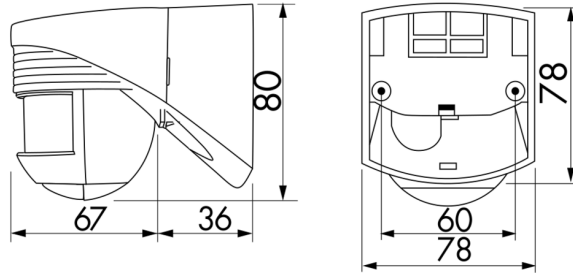

Technical data

Voltage:	110 - 240 V AC 50 / 60 Hz
Dimensions:	103 x 78 x 84 mm
Power consumption:	approx. 0.4 W
Detection area:	horizontal 140° (Wall mounting) max. 12 m across max. 4 m towards max. 2 m creep protection
Range:	
Monitored area (tangential movement):	170 m ² / 2.5 m mounting height
Mounting height min./max./recommended:	2 m / 3 m / 2.5 m
Degree / class of protection:	IP54 / Class II
Impact strength:	IK04
Ambient temperature:	-25 °C to +50 °C
Housing:	polycarbonate, UV-resistant
Material color:	black mat, similar to RAL9005

Product information

Motion detector with 140° detection area and 180° creep protection

Adjustable ball head

Detection area can be restricted with blinds

Zero crossing switching

Simple mounting thanks to plug base

Cable entry possible from above, from below and from behind

Can be mounted on standard flush-mount boxes

Accessories

RC-Arc extinction kit
Art.No: 10880

Voltage: 230 V AC ±10%
Dimensions: 38 x 12 x 26 mm
Degree / class of protection: IP20 / Class II

Mini-RC-Arc extinction kit
Art.No: 10882

Voltage: 230 V AC ±10%
Dimensions: 50 x 23 x 8 mm
Degree / class of protection: IP20 / Class II

Wire basket BSK (Ø 164 x 143 mm)
Art.No: 92467

Dimensions: Ø 164 x 143 mm
Impact strength: IK09
Housing: coated steel basket