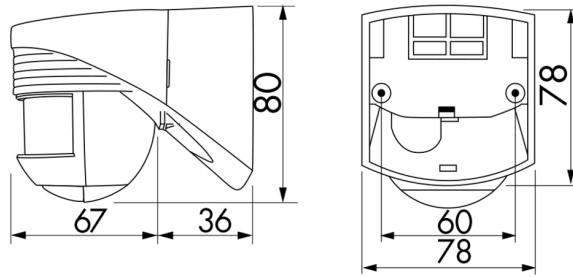

Technical data

Voltage:	110 - 240 V AC 50 / 60 Hz
Dimensions:	103 x 78 x 84 mm
Power consumption:	approx. 0.4 W
Detection area:	horizontal 140° (Wall mounting) max. 12 m across max. 4 m towards
Range:	max. 2 m anti- creep protection
Monitored area (tangential movement):	170 m ² / 2.5 m mounting height
Mounting height min./max./recommended:	2 m / 3 m / 2.5 m
Degree / class of protection:	IP54 / Class II
Impact strength:	IK04
Ambient temperature:	-25 °C to +50 °C
Housing:	polycarbonate, UV-resistant
Material color:	white mat, similar to RAL9010

Product information

Motion detector with 140° detection area and 180° anti-creep zone

Adjustable ball head

Detection area can be restricted with blinds

Zero crossing switching

Simple mounting thanks to plug base

Cable entry possible from above, from below and from behind

Can be mounted on standard flush-mount boxes

Accessories

RC-Arc extinction kit
Art.No: 10880

Voltage: 230 V AC ±10%
Dimensions: 38 x 12 x 26 mm
Degree / class of protection: IP20 / Class II

Mini-RC-Arc extinction kit
Art.No: 10882

Voltage: 230 V AC ±10%
Dimensions: 50 x 23 x 8 mm
Degree / class of protection: IP20 / Class II

Wire basket BSK (Ø 164 x 143 mm)
Art.No: 92467

Dimensions: Ø 164 x 143 mm
Impact strength: IK09
Housing: coated steel basket