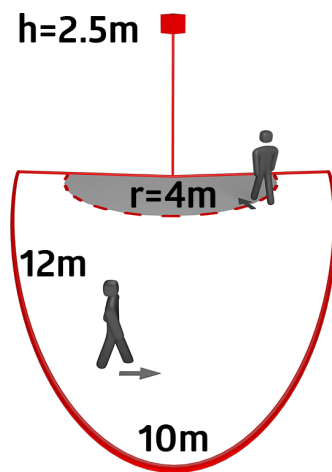

Technical data

Voltage:	110 - 240 V AC 50 / 60 Hz
Dimensions:	90 x 67 x 82 mm
Power consumption:	approx. 0.4 W
Detection area:	horizontal 200° (Wall mounting) max. 12 m across max. 4 m towards
Range:	
Monitored area (tangential movement):	250 m ² / 2.5 m mounting height
Mounting height min./max./recommended:	2 m / 3 m / 2.5 m
Degree / class of protection:	IP44 / Class II
Ambient temperature:	-25 °C to +50 °C
Housing:	polycarbonate, UV-resistant
Material color:	black mat, similar to RAL9005

Channel 1 (lighting control)

Switching power:	1000 W, $\cos \varphi = 1$ 500 VA, $\cos \varphi = 0.5$ 400 W LED
Type of contact (k):	1x μ -contact, NO contact
Follow-up time:	4 sec - 10 min
Switch-on threshold:	10 - 300 Lux

Product information

Motion detector with detection area of 200°

Adjustable ball head

Simple mounting thanks to plug base

Detection area can be restricted with blinds

Accessories

RC-Arc extinction kit
Art.No: 10880

Wire basket BSK (Ø 164 x 143 mm)
Art.No: 92467

Dimensions: Ø 164 x 143 mm
Impact strength: IK09
Housing: coated steel basket

Pole holder with weather protection
Art.No: 93220

Dimensions: 188 x 98 x 134 mm
Housing: stainless steel
Material color: stainless steel