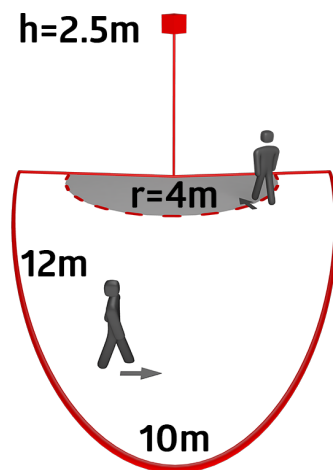

## Technical data

Voltage:	110 - 240 V AC 50 / 60 Hz
Dimensions:	90 x 67 x 82 mm
Power consumption:	approx. 0.4 W
Detection area:	horizontal 200° (Wall mounting) max. 12 m across max. 4 m towards
Range:	
Monitored area (tangential movement):	250 m <sup>2</sup> / 2.5 m mounting height
Mounting height min./max./recommended:	2 m / 3 m / 2.5 m
Degree / class of protection:	IP44 / Class II
Ambient temperature:	-25 °C to +50 °C
Housing:	polycarbonate, UV-resistant
Material color:	black mat, similar to RAL9005

### Channel 1 (lighting control)

Switching power:	1000 W, $\cos \varphi = 1$ 500 VA, $\cos \varphi = 0.5$ 400 W LED
Type of contact (k):	1x $\mu$ -contact, NO contact
Follow-up time:	4 sec - 10 min
Switch-on threshold:	10 - 300 Lux

## Product information

Motion detector with detection area of 200°

Adjustable ball head

Simple mounting thanks to plug base

Detection area can be restricted with blinds