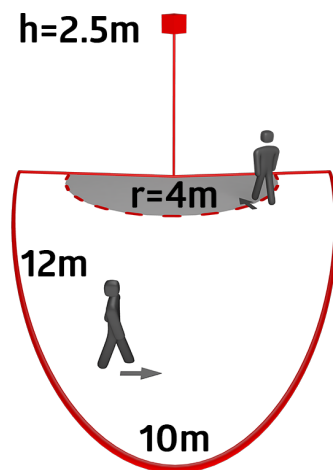

Technical data

Voltage:	110 - 240 V AC 50 / 60 Hz
Dimensions:	90 x 67 x 82 mm
Power consumption:	approx. 0.4 W
Detection area:	horizontal 200° (Wall mounting)
Range:	max. 12 m across max. 4 m towards
Monitored area (tangential movement):	250 m ² / 2.5 m mounting height
Mounting height min./max./recommended:	2 m / 3 m / 2.5 m
Degree / class of protection:	IP44 / Class II
Ambient temperature:	-25 °C to +50 °C
Housing:	polycarbonate, UV-resistant
Material color:	white mat, similar to RAL9010

Channel 1 (lighting control)

Switching power:	1000 W, $\cos \varphi$ = 1 500 VA, $\cos \varphi$ = 0.5 400 W LED
Type of contact (k):	1x μ -contact, NO contact
Follow-up time:	4 sec - 10 min
Switch-on threshold:	10 - 300 Lux

Product information

Motion detector with detection area of 200°

Adjustable ball head

Simple mounting thanks to plug base

Detection area can be restricted with blinds

Accessories

RC-Arc extinction kit
Art.No: 10880

Wire basket BSK (Ø 164 x 143 mm)
Art.No: 92467

Dimensions: Ø 164 x 143 mm
Impact strength: IK09
Housing: coated steel basket

Pole holder with weather protection
Art.No: 93220

Dimensions: 188 x 98 x 134 mm
Housing: stainless steel
Material color: stainless steel