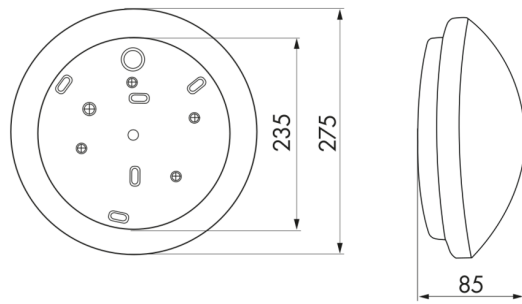

Technical data

Voltage:	230 V AC \pm 10% 50 / 60 Hz
Dimensions:	Ø 275 x 85 mm
Lamp:	max. 23 W with bulb socket E 27
Photobiological safety:	RG 0
Degree / class of protection:	IP40 / Class II
Ambient temperature:	-15 °C to +30 °C
Housing:	silk-mat glass
Material color:	white

Product information

Round wall and ceiling light

Ideally supplements the HF-L1

Supply without lamp

Application examples:

corridors, halls, staircases, storage rooms, cellars, toilets

h (m)	Ø (m)	E (lx)
1.0	3.6	57
2.0	7.2	14
3.0	10.8	6
4.0	14.4	4
5.0	18.1	2

Accessories

Sealing ring IP54 HF-L1

Art.No: 37849

Dimensions: Ø 230 mm

Degree / class of protection: IP54

Material color: -