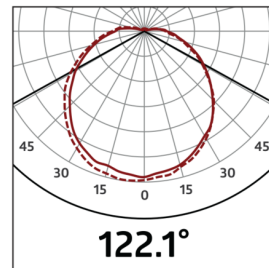

Technical data

Voltage:	230 V AC \pm 10% 50 / 60 Hz
Dimensions:	Ø 275 x 85 mm
Lamp:	max. 23 W with bulb socket E 27
Photobiological safety:	RG 0
Degree / class of protection:	IP40 / Class II
Ambient temperature:	-15 °C to +30 °C
Housing:	silk-mat glass
Material color:	white

Accessories

Sealing ring IP54 HF-L1

Art.No: 37849

Dimensions: Ø 230 mm

Degree / class of protection: IP54

Material color: -