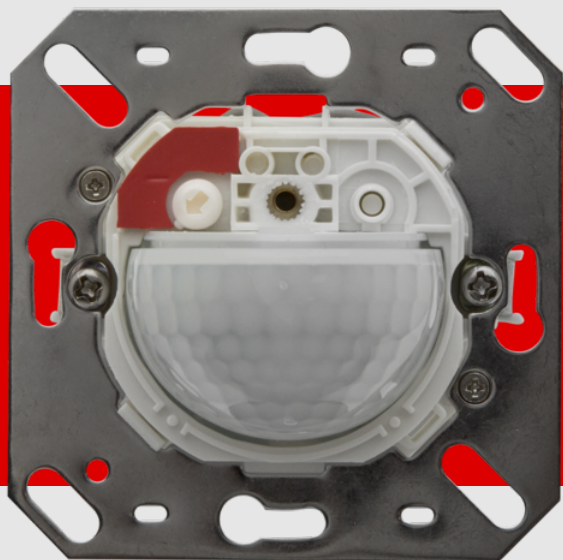

## Indoor 180-S covering not included

Prod.No. 92660 EAN: 4007529926602

Slave PIR wall-mounted motion detector with 180° detection angle and a range of up to 10 m (150 m<sup>2</sup>), for expanding the detection zone

### Accessories

Designation	Colour	Art.No
Frame IP20 Indoor 180	pure white	92630
Frame IP20 Indoor 180	traffic white	92631
Frame IP20 Indoor 180	anthracite	92634
Frame IP54 Indoor 180	pure white	92139
Frame IP20 Indoor 180	oyster white	92632
Frame IP20 Indoor 180	silver	92633
Surface mounting socket Indoor 180	pure white	92141
Central plate Indoor 180 45x45	traffic white	38947
Central plate Indoor 180 45x45	oyster white	39076
Central plate Indoor 180 55 x 55 mm	pure white	39222
Central plate Indoor 180 55 x 55 mm	traffic white	39223
Central plate Indoor 180 55 x 55 mm	signal white	39241

## Technical data

Voltage:	110 - 240 V AC 50 / 60 Hz
Dimensions:	covering not included 70 x 70 x 61 mm
Power consumption:	approx. 0.2 W
Detection area:	horizontal 180° (Wall mounting) max. 10 m across
Range:	max. 3 m towards
Monitored area (tangential movement):	150 m <sup>2</sup> / 1.1 m mounting height
Mounting height min./max./recommended:	1 m / 2.2 m / 1.1 m
Degree / class of protection:	IP20 / Class II
Impact strength:	IK05
Ambient temperature:	-25 °C to +50 °C
Housing:	polycarbonate, UV-resistant
Material color:	-
Pulse interval:	2 or 9 sec

## Product information

Slave device

For extending the detection area of a Master device

Compatible with 230 V devices. Concerning exceptions please see the respective master device.

Available with covering (centre plate dimensions 60 x 60 mm) or without covering for use with covering (centre plate dimensions 50 x 50 mm) in 5 different colours