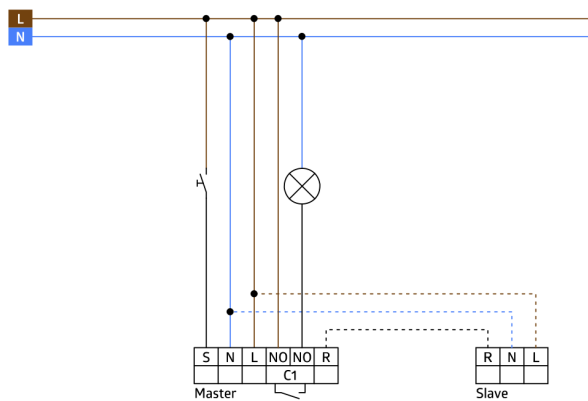

Product information

Slave device

For extending the detection area of a Master device

Compatible with 230 V devices. Concerning exceptions please see the respective master device.

Available with covering (centre plate dimensions 60 x 60 mm) or without covering for use with covering (centre plate dimensions 50 x 50 mm) in 5 different colours

In combination with centre plates usable with current frame systems of various manufacturers

B.E.G. frames and centre plates for combination with other frame systems available

Application examples: monitoring of public lavatories, corridors, archive rooms, conference rooms