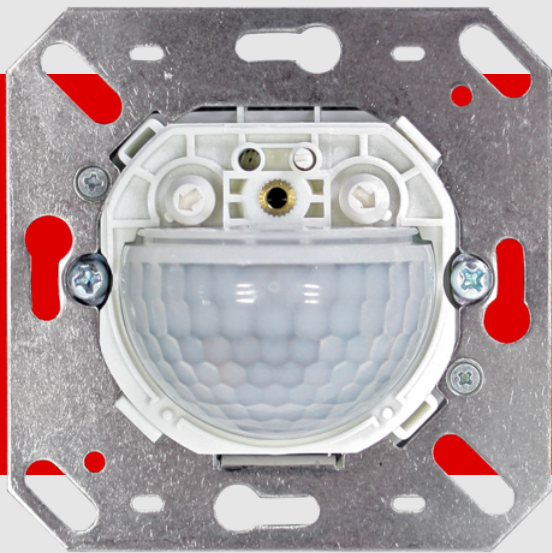

B.E.G.**LUXOMAT®**

Indoor 180-R-11-48V-RR covering not included Set 92667-92630

- Voltage: 11 - 48 V AC / DC
- Dimensions: covering not included 70 x 70 x 61 mm
- Power consumption: approx. 1 W

Order data

Designation	Colour	Art.No
Indoor 180-R-11-48V-RR covering not included	-	92667
Frame IP20 Indoor 180	pure white	92630

Areas of application

- entrance halls
- corridors/hallways
- staircases
- toilets
- equipment rooms

Technical data

Voltage:	11 - 48 V AC / DC
Dimensions:	covering not included 70 x 70 x 61 mm
Power consumption:	approx. 1 W
Detection area:	horizontal 180° (Wall mounting)
Range:	max. 10 m across max. 3 m towards
Monitored area (tangential movement):	150 m ² / 1.1 m mounting height
Mounting height min./max./recommended:	1 m / 2.2 m / 1.1 m
Degree / class of protection:	IP20 / Class II
Impact strength:	IK05
Ambient temperature:	-25 °C to +50 °C
Housing:	polycarbonate, UV-resistant
Material color:	pure white mat, similar to RAL9010 (92630)

Product information

Set : Indoor 180-R-11-48V-RR covering not included + Frame IP20 Indoor 180 pure white mat, similar to RAL9010

Wall motion detector with acoustic sensor, operating voltage 11-48 V

One potential-free switching channel