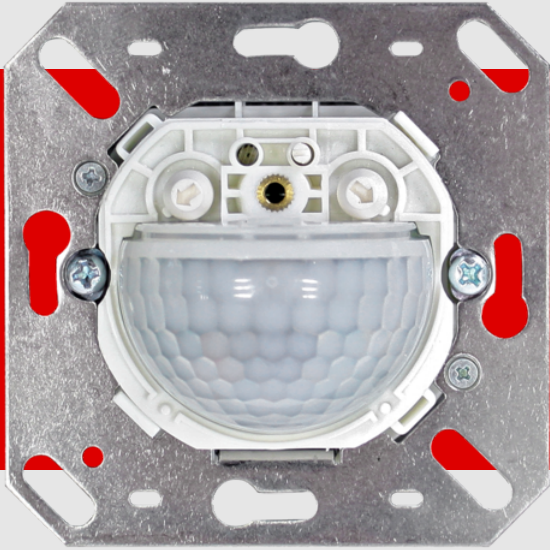

## Indoor 180-R-11-48V-RR covering not included

Prod.No. 92667 EAN: 4007529926671

11–48 V PIR wall-mounted motion detector with 180° detection angle and a range of up to 10 m (150 m<sup>2</sup>), featuring an acoustic sensor, a dry contact, and a reed relay

## Technical data

Voltage:	11 - 48 V AC / DC
Dimensions:	covering not included 70 x 70 x 61 mm
Power consumption:	approx. 1 W
Detection area:	horizontal 180° (Wall mounting)
Range:	max. 10 m across max. 3 m towards
Monitored area (tangential movement):	150 m <sup>2</sup> / 1.1 m mounting height
Mounting height min./max./recommended:	1 m / 2.2 m / 1.1 m
Degree / class of protection:	IP20 / Class II
Impact strength:	IK05
Ambient temperature:	-25 °C to +50 °C
Housing:	polycarbonate, UV-resistant
Material color:	-
<b>Channel 1 (lighting control, potential-free (dry))</b>	
Switching power:	0.1 A; $\cos \varphi = 1$ with Reed relay
Type of contact (k):	$\mu$ -contact, dry NO contact, with Reed relay
Follow-up time:	15 sec - 16 min, Pulse
Switch-on threshold:	5 - 2000 Lux