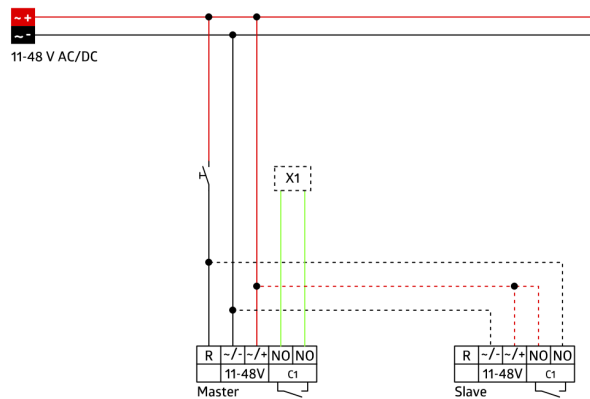

Technical data

Voltage:	11 - 48 V AC / DC
Dimensions:	covering not included 70 x 70 x 61 mm
Power consumption:	approx. 1 W
Detection area:	horizontal 180° (Wall mounting)
Range:	max. 10 m across max. 3 m towards
Monitored area (tangential movement):	150 m ² / 1.1 m mounting height
Mounting height min./max./recommended:	1 m / 2.2 m / 1.1 m
Degree / class of protection:	IP20 / Class II
Impact strength:	IK05
Ambient temperature:	-25 °C to +50 °C
Housing:	polycarbonate, UV-resistant
Material color:	-
Channel 1 (lighting control, potential-free (dry))	
Switching power:	0.1 A; $\cos \varphi = 1$ with Reed relay
Type of contact (k):	μ -contact, dry NO contact, with Reed relay
Follow-up time:	15 sec - 16 min, Pulse
Switch-on threshold:	5 - 2000 Lux

Manual switching via push-button possible

Available with covering (centre plate dimensions 60 x 60 mm) or without covering for use with covering (centre plate dimensions 50 x 50 mm) in 5 different colours

Accessories

Frame IP20 Indoor 180
Art.No: 92630

Dimensions: 86 x 86 mm
Degree / class of protection: IP20
Housing: polycarbonate, UV-resistant

Frame IP20 Indoor 180
Art.No: 92631

Dimensions: 86 x 86 mm
Degree / class of protection: IP20
Housing: polycarbonate, UV-resistant