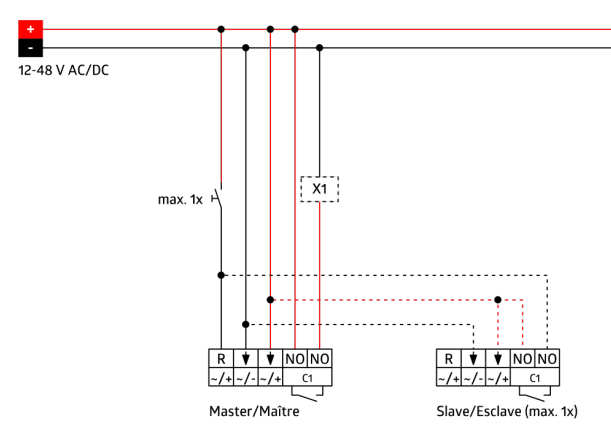

Acoustic sensor independently adjustable

Noise automatically extends follow-up time

Manual switching via push-button possible

Available with covering (centre plate dimensions 60 x 60 mm) or without covering for use with covering (centre plate dimensions 50 x 50 mm) in 5 different colours

In combination with centre plates usable with current frame systems of various manufacturers

B.E.G. frames and centre plates for combination with other frame systems available

Set items

To receive the bundle according to the technical specification, please order the items listed.

Indoor 180-R-11-48V-3A covering included
Art.No: 92621

Voltage: 11 - 48 V AC / DC
Dimensions: covering included 87 x 87 x 61 mm
Power consumption: approx. 1 W

Frame IP20 Indoor 180
Art.No: 92633

Dimensions: 86 x 86 mm
Degree / class of protection: IP20
Housing: polycarbonate, UV-resistant