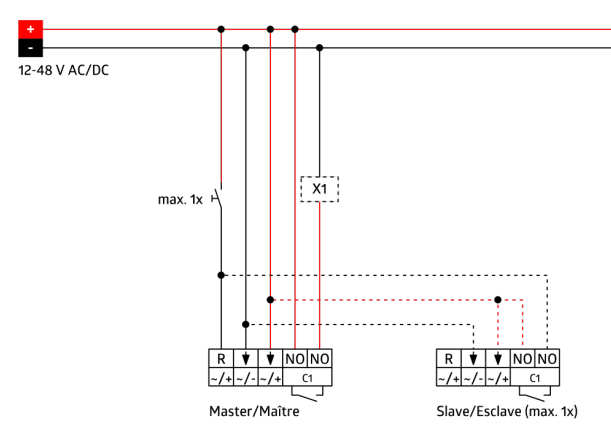

Product information

Set : Indoor 180-R-11-48V-3A covering included + Frame IP20 Indoor 180 traffic white mat, similar to RAL9016

Wall motion detector with acoustic sensor, operating voltage 11-48 V

One potential-free switching channel

Acoustic sensor independently adjustable

Noise automatically extends follow-up time

Manual switching via push-button possible

Available with covering (centre plate dimensions 60 x 60 mm) or without covering for use with covering (centre plate dimensions 50 x 50 mm) in 5 different colours

In combination with centre plates usable with current frame systems of various manufacturers

B.E.G. frames and centre plates for combination with other frame systems available

Set items

To receive the bundle according to the technical specification, please order the items listed.

Indoor 180-R-11-48V-3A covering included
Art.No: 92621

Voltage: 11 - 48 V AC / DC
Dimensions: covering included 87 x 87 x 61 mm
Power consumption: approx. 1 W

Frame IP20 Indoor 180
Art.No: 92631

Dimensions: 86 x 86 mm
Degree / class of protection: IP20
Housing: polycarbonate, UV-resistant