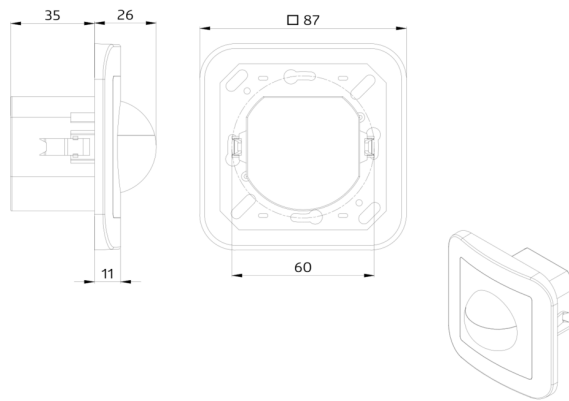

Technical data

Voltage:	11 - 48 V AC / DC
Dimensions:	covering included 87 x 87 x 61 mm
Power consumption:	approx. 1 W
Detection area:	horizontal 180° (Wall mounting)
Range:	max. 10 m across max. 3 m towards
Monitored area (tangential movement):	150 m ² / 1.1 m mounting height
Mounting height min./max./recommended:	1 m / 2.2 m / 1.1 m
Degree / class of protection:	IP20 / Class II
Impact strength:	IK05
Ambient temperature:	-25 °C to +50 °C
Housing:	polycarbonate, UV-resistant
Material color:	pure white mat, similar to RAL9010

Manual switching via push-button possible

Available with covering (centre plate dimensions 60 x 60 mm) or without covering for use with covering (centre plate dimensions 50 x 50 mm) in 5 different colours

Accessories

Frame IP20 Indoor 180
Art.No: 92630

Dimensions: 86 x 86 mm
Degree / class of protection: IP20
Housing: polycarbonate, UV-resistant

Frame IP20 Indoor 180
Art.No: 92631

Dimensions: 86 x 86 mm
Degree / class of protection: IP20
Housing: polycarbonate, UV-resistant

Frame IP20 Indoor 180
Art.No: 92634

Dimensions: 86 x 86 mm
Degree / class of protection: IP20
Housing: polycarbonate, UV-resistant

Frame IP54 Indoor 180
Art.No: 92139

Dimensions: 87 x 87 mm
Degree / class of protection: IP54
Housing: polycarbonate, UV-resistant