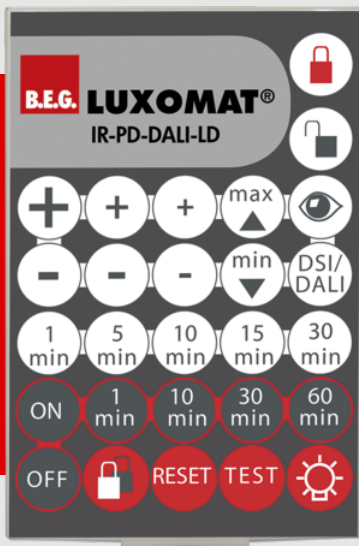

B.E.G.**LUXOMAT®**

IR-PD-DALI-LD

Prod.No. 92652 EAN: 4007529926527

- Battery: 3 x 1.5 V Micro AAA (not included)
- Dimensions: 83 x 53 x 17 mm
- Material color: -

Order data

Designation	Colour	Art.No
IR-PD-DALI-LD	-	92652

Accessories

Designation	Colour	Art.No
Wall holder IR-RC	white	92100

Technical data

Battery: 3 x 1.5 V Micro AAA (not included)
Dimensions: 83 x 53 x 17 mm
Material color: -
Transmit range: **clouded/dark:** max. 12 m

Product information

Infrared remote control for conveniently setting or changing parameters

Especially for long distances

Comes complete with a wall bracket

Easy programming of following occupancy detector range: