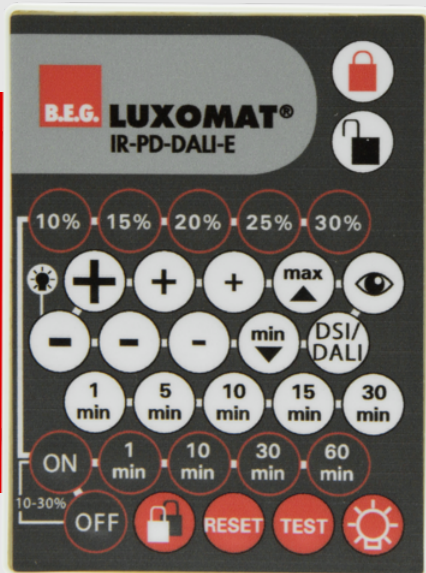

B.E.G.**LUXOMAT®**

IR-PD-DALI-E

Prod.No. 92122 EAN: 4007529921225

- Battery: 3.0 V Lithium CR2032 (inclusive)
- Dimensions: 80 x 60 x 8 mm
- Material color: -

Order data

Designation	Colour	Art.No
IR-PD-DALI-E	-	92122

Accessories

Designation	Colour	Art.No
Wall holder IR-RC	white	92100

Technical data

Battery:	3.0 V Lithium CR2032 (inclusive)
Dimensions:	80 x 60 x 8 mm
Material color:	-
Transmit range:	clouded/dark: max. 5 to 6 m sunshine: max. 2 to 3 m

Dimensions: 63 x 30 x 19 mm

Housing: polycarbonate, UV-resistant

Material color: white