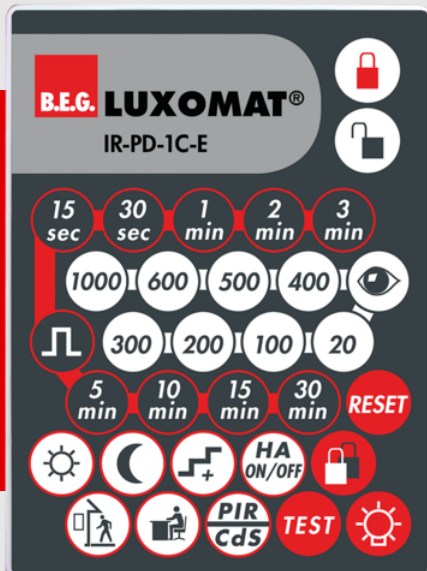

B.E.G.**LUXOMAT®**

IR-PD-1C-E

Prod.No. 92077 EAN: 4007529920778

Infrared remote control for conveniently setting or changing parameters

Comes complete with a wall bracket

For usability/compatibility of the accessories please refer to the descriptions of the main articles

Order data

Designation	Colour	Art.No
IR-PD-1C-E	-	92077

Accessories

Designation	Colour	Art.No
Wall holder IR-RC	white	92100

Technical data

Battery: 3.0 V Lithium CR2032
(inclusive)
Dimensions: 80 x 60 x 8 mm
Material color: -
Transmit range: **clouded/dark:** max. 5 to
6 m
sunshine: max. 2 to 3 m

Product information

Infrared remote control for conveniently setting or changing parameters

Comes complete with a wall bracket

For usability/compatibility of the accessories please refer to the descriptions of the main articles

Accessories

Wall holder IR-RC

Art.No: 92100

Dimensions: 63 x 30 x 19 mm

Housing: polycarbonate, UV-resistant

Material color: white