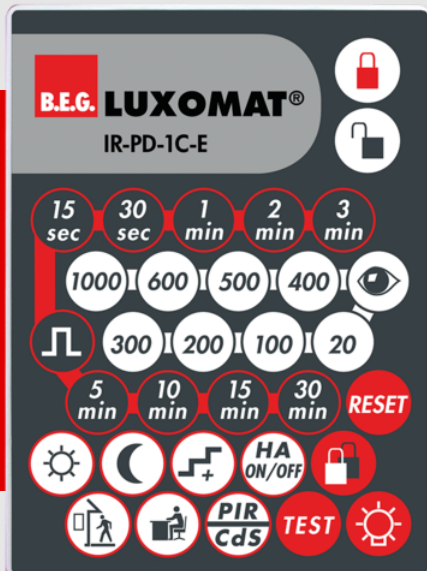

B.E.G.**LUXOMAT®**

IR-PD-1C-E

Prod.No. 92077 EAN: 4007529920778

- Battery: 3.0 V Lithium CR2032 (inclusive)
- Dimensions: 80 x 60 x 8 mm
- Material color: -

Order data

| Designation | Colour | Art.No |
|-------------|--------|--------|
| IR-PD-1C-E | - | 92077 |

Accessories

| Designation | Colour | Art.No |
|-------------------|--------|--------|
| Wall holder IR-RC | white | 92100 |

Technical data

Battery: 3.0 V Lithium CR2032
(inclusive)
Dimensions: 80 x 60 x 8 mm
Material color: -
Transmit range: **clouded/dark:** max. 5 to
6 m
sunshine: max. 2 to 3 m

Product information

Infrared remote control for conveniently setting or changing parameters

Comes complete with a wall bracket

For usability/compatibility of the accessories please refer to the descriptions of the main articles

Accessories

Wall holder IR-RC

Art.No: 92100

Dimensions: 63 x 30 x 19 mm

Housing: polycarbonate, UV-resistant

Material color: white