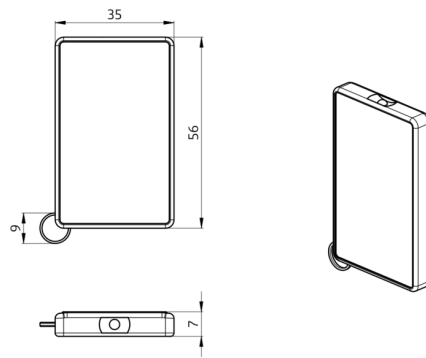

B.E.G.**LUXOMAT®**

IR-LC-Mini

Prod.No. 92093 EAN: 4007529920938

- Battery: 3.0 V Lithium CR2032 (inclusive)
- Dimensions: 57 x 35 x 7 mm
- Material color: -

Order data

Designation	Colour	Art.No
IR-LC-Mini	-	92093

Accessories

Designation	Colour	Art.No
Wall holder IR-RC	white	92100

Technical data

Battery: 3.0 V Lithium CR2032
(inclusive)
Dimensions: 57 x 35 x 7 mm
Material color: -
Transmit range: **clouded/dark:** max. 5 to
6 m
sunshine: max. 2 to 3 m

Product information

Mini remote control for end user

Mobile switch for switching the light on and off

Ring for attachment with your keys included

Easy programming of the motion detector LC-plus 280 and the floodlights AL5-LC

The functions of the remote control are described with the respective device

Suitable for: 91008, 91018, 91028, 91048, 91049, ...

Accessories

Wall holder IR-RC

Art.No: 92100

Dimensions: 63 x 30 x 19 mm

Housing: polycarbonate, UV-resistant