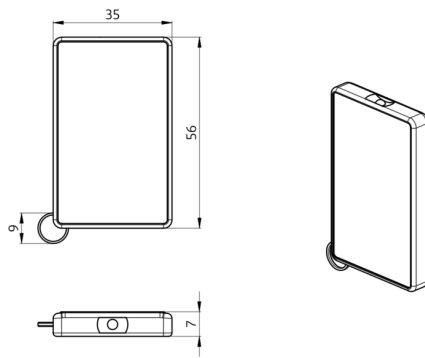

Accessories

Designation	Colour	Art.No
Wall holder IR-RC	white	92100

Technical data

Battery: 3.0 V Lithium CR2032
(inclusive)
Dimensions: 57 x 35 x 7 mm
Material color: -
Transmit range: **clouded/dark:** max. 5 to
6 m
sunshine: max. 2 to 3 m

Product information

Mini remote control for end user

Mobile switch for switching the light on and off

Ring for attachment with your keys included

Easy programming of the motion detector LC-plus 280 and the floodlights AL5-LC

The functions of the remote control are described with the respective device

Suitable for: 91008, 91018, 91028, 91048, 91049, ...

Accessories

Wall holder IR-RC

Art.No: 92100

Dimensions: 63 x 30 x 19 mm

Housing: polycarbonate, UV-resistant