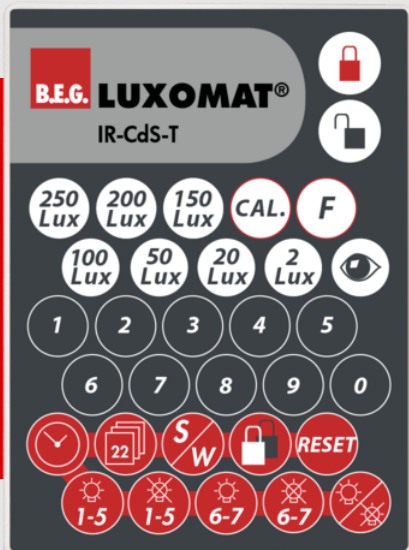

B.E.G.**LUXOMAT®**

IR-CdS-T

Prod.No. 92368 EAN: 4007529923687

Infrared remote control for conveniently setting or changing parameters

Comes complete with a wall bracket

The functions of the remote control are described with the respective device

Order data

Designation	Colour	Art.No
IR-CdS-T	-	92368

Accessories

Designation	Colour	Art.No
Wall holder IR-RC	white	92100

Technical data

Battery:	3.0 V Lithium CR2032 (inclusive)
Dimensions:	80 x 60 x 8 mm
Material color:	-
Transmit range:	clouded/dark: max. 5 to 6 m
	sunshine: max. 2 to 3 m

The functions of the remote control are described with the respective device

Suitable for: 92367, ...

Accessories

Wall holder IR-RC

Art.No: 92100

Dimensions: 63 x 30 x 19 mm

Housing: polycarbonate, UV-resistant

Material color: white