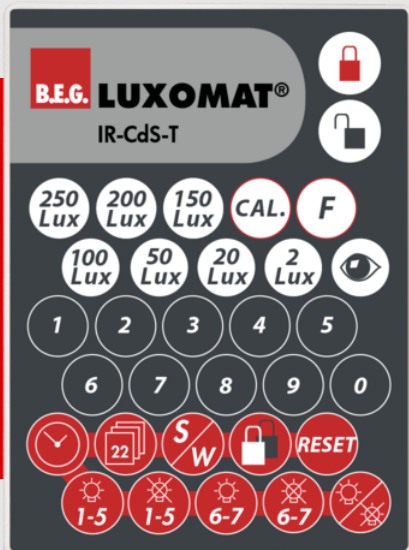

B.E.G.**LUXOMAT®**

IR-CdS-T

Prod.No. 92368 EAN: 4007529923687

- Battery: 3.0 V Lithium CR2032 (inclusive)
- Dimensions: 80 x 60 x 8 mm
- Material color: -

Order data

Designation	Colour	Art.No
IR-CdS-T	-	92368

Accessories

Designation	Colour	Art.No
Wall holder IR-RC	white	92100

Technical data

Battery: 3.0 V Lithium CR2032
(inclusive)
Dimensions: 80 x 60 x 8 mm
Material color: -
Transmit range: **clouded/dark:** max. 5 to
6 m
sunshine: max. 2 to 3 m

The functions of the remote control are described with the respective device

Suitable for: 92367, ...

Accessories

Wall holder IR-RC

Art.No: 92100

Dimensions: 63 x 30 x 19 mm

Housing: polycarbonate, UV-resistant

Material color: white