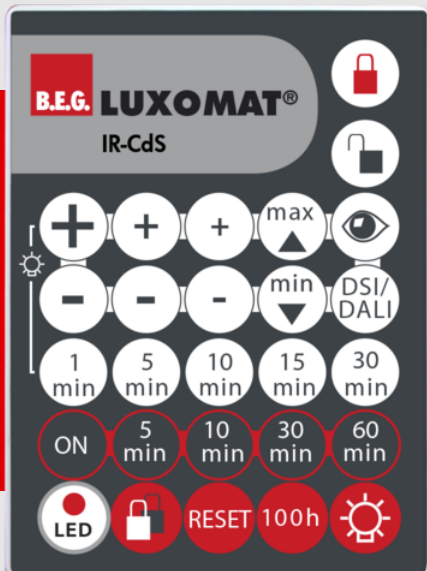

## IR-CdS

Prod.No. 92577 EAN: 4007529925773

Infrared remote control for conveniently setting or changing parameters

Comes complete with a wall bracket

Easy programming of the CdS-DALI/DSI photo electric switch.

## Technical data

Battery: 3.0 V Lithium CR2032  
(inclusive)  
Dimensions: 80 x 60 x 8 mm  
Material color: -  
Transmit range: **clouded/dark:** max. 5 to  
6 m  
**sunshine:** max. 2 to 3 m