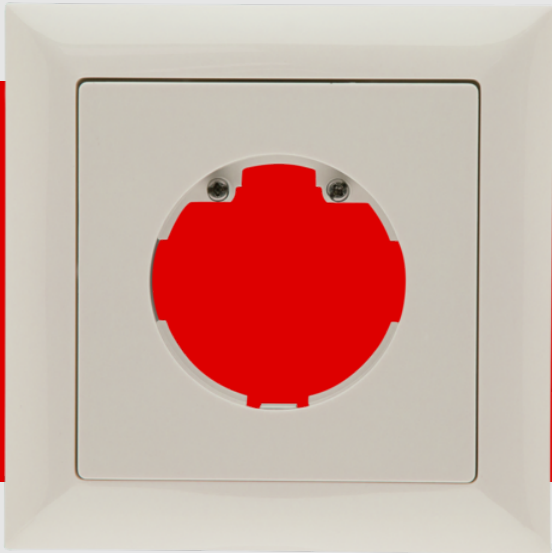

## Frame IP20 Indoor 140-L

Prod.No. 94344 EAN: 4007529943449

- Dimensions: 88 x 88 mm, Inside dimension: 63 x 63 mm
- Degree / class of protection: IP20 / Class II
- Material color: oyster white mat, similar to RAL1013

### Order data

| Designation             | Colour       | Art.No |
|-------------------------|--------------|--------|
| Frame IP20 Indoor 140-L | oyster white | 94344  |

## Technical data

|                               |  |
|-------------------------------|--|
| Dimensions:                   | 88 x 88 mm, Inside dimension: 63 x 63 mm |
| Degree / class of protection: | IP20 / Class II                          |
| Material color:               | oyster white mat, similar to RAL1013     |

## Product information

Frame IP20 for the automatic wall switch Indoor 140-L

For combination with a sensor insert

Please order the sensor insert for the wall switch separately

Consisting of a designer frame, central plate including fixing screws and two crescent-shaped touch surfaces