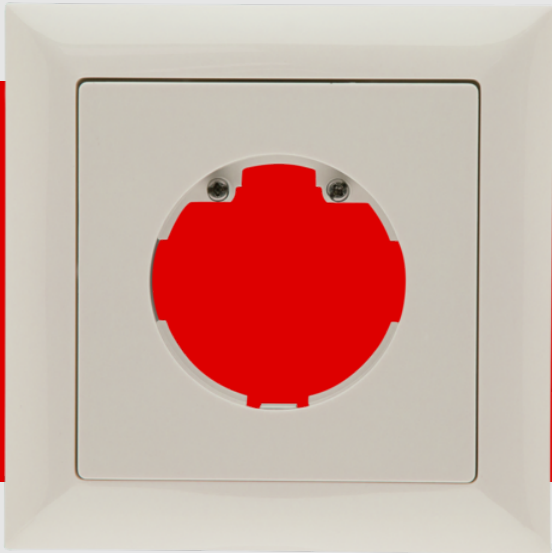

## Frame IP20 Indoor 140-L

Prod.No. 94344 EAN: 4007529943449

Frame IP20 for the automatic wall switch Indoor 140-L

For combination with a sensor insert

Please order the sensor insert for the wall switch separately

### Order data

Designation	Colour	Art.No
Frame IP20 Indoor 140-L	oyster white	94344

## Technical data

Dimensions:	88 x 88 mm, Inside dimension: 63 x 63 mm
Degree / class of protection:	IP20 / Class II
Material color:	oyster white mat, similar to RAL1013

## Product information

Frame IP20 for the automatic wall switch Indoor 140-L

For combination with a sensor insert

Please order the sensor insert for the wall switch separately

Consisting of a designer frame, central plate including fixing screws and two crescent-shaped touch surfaces