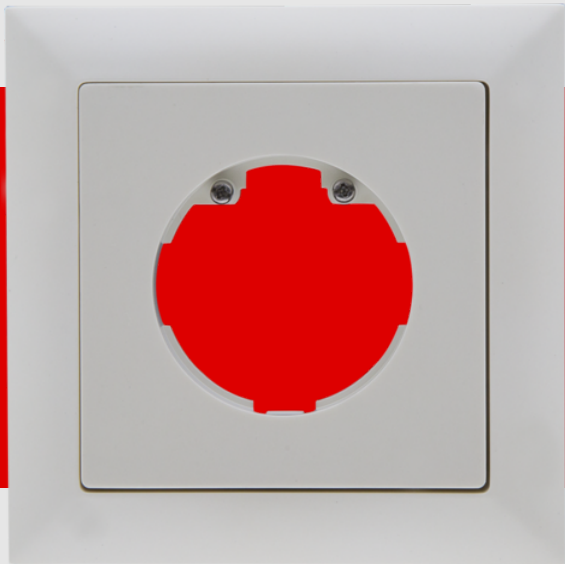

## Frame IP20 Indoor 140-L

Prod.No. 94343 EAN: 4007529943432

- Dimensions: 88 x 88 mm, Inside dimension: 63 x 63 mm
- Degree / class of protection: IP20 / Class II
- Material color: pure white mat, similar to RAL9010

### Order data

Designation	Colour	Art.No
Frame IP20 Indoor 140-L	pure white	94343

## Technical data

Dimensions:	88 x 88 mm, Inside dimension: 63 x 63 mm
Degree / class of protection:	IP20 / Class II
Material color:	pure white mat, similar to RAL9010

## Product information

Frame IP20 for the automatic wall switch Indoor 140-L

For combination with a sensor insert

Please order the sensor insert for the wall switch separately

Consisting of a designer frame, central plate including fixing screws and two crescent-shaped touch surfaces