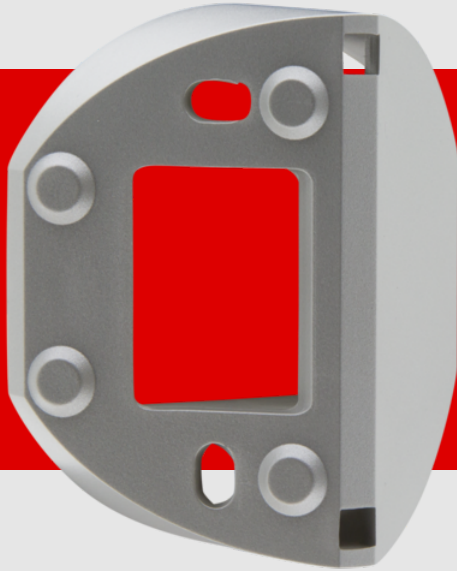

B.E.G.

LUXOMAT®

Corner socket RC-plus

Prod.No. 92043 EAN: 4007529920433

Corner socket RC-plus

Inside corner socket and Outside corner socket

Order data

Designation	Colour	Art.No
Corner socket RC-plus	silver	92043

Technical data

Dimensions:	Ø 71 x 34 mm
Degree / class of protection:	IP54
Housing:	polycarbonate, UV-resistant
Material color:	silver mat

Product information

Corner socket RC-plus

Inside corner socket and Outside corner socket