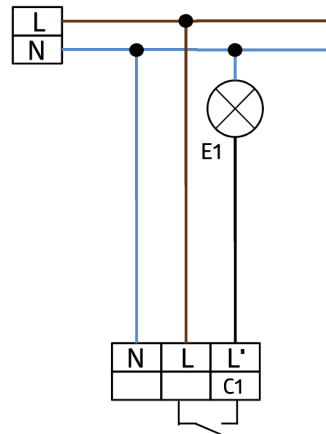

## Technical data

Voltage:	230 V AC $\pm$ 10% 50 / 60 Hz
Dimensions:	<b>Ø 164 x 143 mm (92467)</b>
Settings:	B.E.G. App "B.E.G. One" / "B.E.G. MyControl" (Bluetooth)
Power consumption:	approx. 0.5 W
Detection area:	horizontal 180° (Wall mounting) max. 16 m across max. 5 m towards
Range:	max. 3 m anti- creep protection
Monitored area (tangential movement):	400 m <sup>2</sup> / 2.5 m mounting height
Mounting height min./max./recommended:	2 m / 4 m / 2.5 m
Degree / class of protection:	IP54 / Class II
Impact strength:	<b>IK09 (92467)</b>
Ambient temperature:	-25 °C to +50 °C
Housing:	<b>polycarbonate, UV-resistant + coated steel basket (92467)</b>
Material color:	white mat, similar to RAL9010
Connections and wires:	for solid conductors 0.5 - 2.5 mm <sup>2</sup>
<b>Channel 1 (lighting control)</b>	
Switching power:	2300 W, $\cos \varphi =$ 1 1150 VA, $\cos \varphi$ = 0.5 800 W LED max. inrush current $I_p$ (20 ms) = 165 A max. inrush current $I_p$ (200 $\mu$ s) = 800 A
Type of contact (k):	1x $\mu$ -contact, NO contact with tungsten pre- make contact
Follow-up time:	10 sec - 30 min, Pulse
Ambient light:	0 - 100 % / 10 s - 6 h / 16 colours
Switch-on threshold:	10 - 2500 Lux

## Product information

Set : Aleum Glow WB + Wire basket BSK (Ø 164 x  
143 mm) white

B.E.G. MyControl

B.E.G. One App