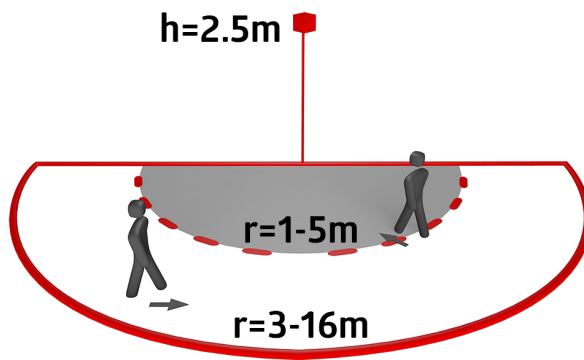

## Aleum Glow WB Set 93132-92467

- Voltage: 230 V AC  $\pm 10\%$  50 / 60 Hz
- Dimensions: **Ø 164 x 143 mm (92467)**
- Settings: B.E.G. App "B.E.G. One" / "B.E.G. MyControl" (Bluetooth)

### Order data

Designation	Colour	Art.No
Aleum Glow WB	white	93132
Wire basket BSK (Ø 164 x 143 mm)	white	92467

## Technical data

Voltage:	230 V AC $\pm$ 10% 50 / 60 Hz
Dimensions:	<b>Ø 164 x 143 mm (92467)</b>
Settings:	B.E.G. App "B.E.G. One" / "B.E.G. MyControl" (Bluetooth)
Power consumption:	approx. 0.5 W
Detection area:	horizontal 180° (Wall mounting) max. 16 m across max. 5 m towards
Range:	max. 3 m anti- creep protection
Monitored area (tangential movement):	400 m <sup>2</sup> / 2.5 m mounting height
Mounting height min./max./recommended:	2 m / 4 m / 2.5 m
Degree / class of protection:	IP54 / Class II
Impact strength:	<b>IK09 (92467)</b>
Ambient temperature:	-25 °C to +50 °C
Housing:	<b>polycarbonate, UV-resistant + coated steel basket (92467)</b>
Material color:	white mat, similar to RAL9010
Connections and wires:	for solid conductors 0.5 - 2.5 mm <sup>2</sup>
<b>Channel 1 (lighting control)</b>	
Switching power:	2300 W, $\cos \varphi =$ 1 1150 VA, $\cos \varphi$ = 0.5 800 W LED max. inrush current $I_p$ (20 ms) = 165 A max. inrush current $I_p$ (200 $\mu$ s) = 800 A
Type of contact (k):	1x $\mu$ -contact, NO contact with tungsten pre- make contact
Follow-up time:	10 sec - 30 min, Pulse
Ambient light:	0 - 100 % / 10 s - 6 h / 16 colours
Switch-on threshold:	10 - 2500 Lux

## Product information

Set : Aleum Glow WB + Wire basket BSK (Ø 164 x  
143 mm) white

B.E.G. MyControl

B.E.G. One App