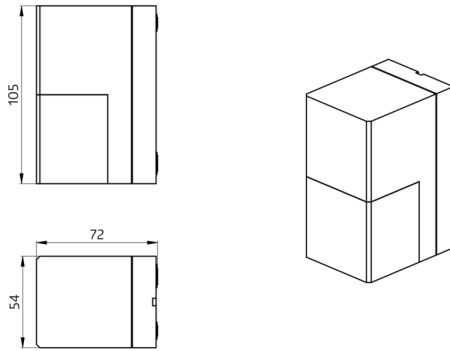

## Aleum Glow WB Set 93132-92467

- Voltage: 230 V AC  $\pm 10\%$  50 / 60 Hz
- Dimensions: **Ø 164 x 143 mm (92467)**
- Settings: B.E.G. App "B.E.G. One" / "B.E.G. MyControl" (Bluetooth)

### Order data

Designation	Colour	Art.No
Aleum Glow WB	white	93132
Wire basket BSK (Ø 164 x 143 mm)	white	92467

## Technical data

Voltage:	230 V AC $\pm$ 10% 50 / 60 Hz
Dimensions:	<b>Ø 164 x 143 mm (92467)</b>
Settings:	B.E.G. App "B.E.G. One" / "B.E.G. MyControl" (Bluetooth)
Power consumption:	approx. 0.5 W
Detection area:	horizontal 180° (Wall mounting) max. 16 m across max. 5 m towards
Range:	max. 3 m anti- creep protection
Monitored area (tangential movement):	400 m <sup>2</sup> / 2.5 m mounting height
Mounting height min./max./recommended:	2 m / 4 m / 2.5 m
Degree / class of protection:	IP54 / Class II
Impact strength:	<b>IK09 (92467)</b>
Ambient temperature:	-25 °C to +50 °C
Housing:	<b>polycarbonate, UV-resistant + coated steel basket (92467)</b>
Material color:	white mat, similar to RAL9010
Connections and wires:	for solid conductors 0.5 - 2.5 mm <sup>2</sup>
<b>Channel 1 (lighting control)</b>	
Switching power:	2300 W, $\cos \varphi =$ 1 1150 VA, $\cos \varphi$ = 0.5 800 W LED max. inrush current $I_p$ (20 ms) = 165 A max. inrush current $I_p$ (200 $\mu$ s) = 800 A
Type of contact (k):	1x $\mu$ -contact, NO contact with tungsten pre- make contact
Follow-up time:	10 sec - 30 min, Pulse
Ambient light:	0 - 100 % / 10 s - 6 h / 16 colours
Switch-on threshold:	10 - 2500 Lux

## Product information

Set : Aleum Glow WB + Wire basket BSK (Ø 164 x  
143 mm) white

B.E.G. MyControl

B.E.G. One App