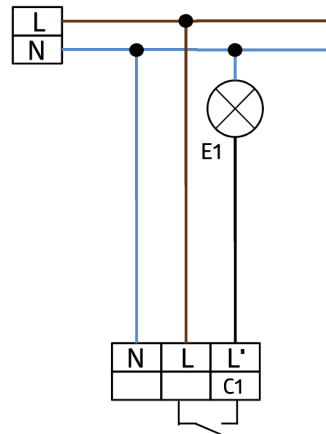

Order data

Designation	Colour	Art.No
Aleum Glow AD	anthracite	93134
Wire basket BSK (Ø 164 x 143 mm)	white	92467

Technical data

Voltage:	230 V AC $\pm 10\%$ 50 / 60 Hz
Dimensions:	$\varnothing 164 \times 143$ mm (92467)
Settings:	B.E.G. App "B.E.G. One" / "B.E.G. MyControl" (Bluetooth)
Power consumption:	approx. 0.5 W
Detection area:	horizontal 180° (Wall mounting) max. 16 m across max. 5 m towards
Range:	max. 3 m creep protection
Monitored area (tangential movement):	400 m ² / 2.5 m mounting height
Mounting height min./max./recommended:	2 m / 4 m / 2.5 m
Degree / class of protection:	IP54 / Class II
Impact strength:	IK09 (92467)
Ambient temperature:	-25 °C to +50 °C
Housing:	polycarbonate, UV-resistant + coated steel basket (92467)
Material color:	anthracite mat, similar to RAL7016
Connections and wires:	for solid conductors 0.5 - 2.5 mm ²
Channel 1 (lighting control)	
Switching power:	2300 W, $\cos \varphi =$ 1 1150 VA, $\cos \varphi$ = 0.5 800 W LED max. inrush current I_p (20 ms) = 165 A max. inrush current I_p (200 μ s) = 800 A
Type of contact (k):	1x μ -contact, NO contact with tungsten pre- make contact
Follow-up time:	10 sec - 30 min, Pulse
Ambient light:	0 - 100 % / 10 s - 6 h / 16 colours
Switch-on threshold:	10 - 2500 Lux

Product information

Set : Aleum Glow AD + Wire basket BSK ($\varnothing 164 \times$
143 mm) white

B.E.G. MyControl

B.E.G. One App

Set items

To receive the bundle according to the technical specification, please order the items listed.

Aleum Glow AD

Art.No: 93134

Voltage: 230 V AC $\pm 10\%$ 50 / 60 Hz

Dimensions: 105 x 54 x 71 mm

Settings: B.E.G. App "B.E.G. One" / "B.E.G. MyControl" (Bluetooth)

Wire basket BSK (Ø 164 x 143 mm)

Art.No: 92467

Dimensions: Ø 164 x 143 mm

Impact strength: IK09

Housing: coated steel basket