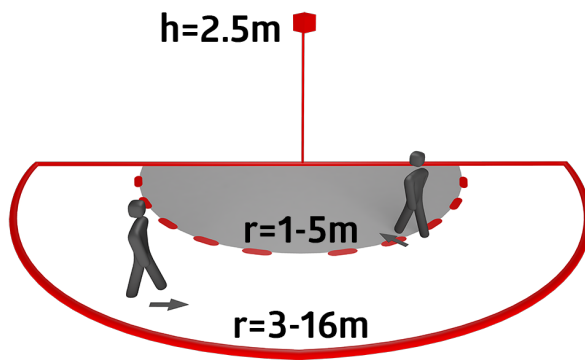

B.E.G.**LUXOMAT®**

Aleum Glow AD Set 93134-92467

- Voltage: 230 V AC $\pm 10\%$ 50 / 60 Hz
- Dimensions: **Ø 164 x 143 mm (92467)**
- Settings: B.E.G. App "B.E.G. One" / "B.E.G. MyControl" (Bluetooth)

Order data

Designation	Colour	Art.No
Aleum Glow AD	anthracite	93134
Wire basket BSK (Ø 164 x 143 mm)	white	92467

Technical data

Voltage:	230 V AC \pm 10% 50 / 60 Hz
Dimensions:	Ø 164 x 143 mm (92467)
Settings:	B.E.G. App "B.E.G. One" / "B.E.G. MyControl" (Bluetooth)
Power consumption:	approx. 0.5 W
Detection area:	horizontal 180° (Wall mounting) max. 16 m across max. 5 m towards
Range:	max. 3 m anti- creep protection
Monitored area (tangential movement):	400 m ² / 2.5 m mounting height
Mounting height min./max./recommended:	2 m / 4 m / 2.5 m
Degree / class of protection:	IP54 / Class II
Impact strength:	IK09 (92467)
Ambient temperature:	-25 °C to +50 °C
Housing:	polycarbonate, UV-resistant + coated steel basket (92467)
Material color:	anthracite mat, similar to RAL7016
Connections and wires:	for solid conductors 0.5 - 2.5 mm ²

Product information

Set : Aleum Glow AD + Wire basket BSK (Ø 164 x
143 mm) white

B.E.G. MyControl

B.E.G. One App

Set items

To receive the bundle according to the technical specification, please order the items listed.

Dimensions: Ø 164 x 143 mm

Impact strength: IK09

Housing: coated steel basket