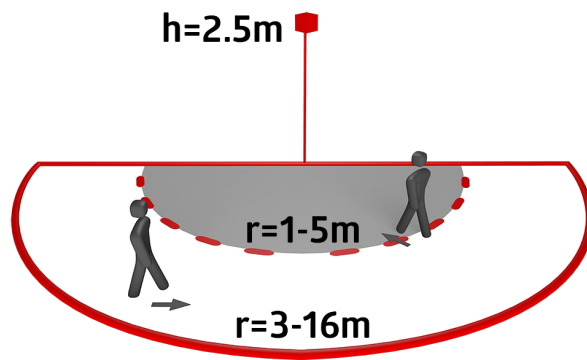

Order data

Designation	Colour	Art.No
Aleum Glow AD	anthracite	93134
Wire basket BSK (Ø 164 x 143 mm)	white	92467

Technical data

Voltage:	230 V AC $\pm 10\%$ 50 / 60 Hz
Dimensions:	$\varnothing 164 \times 143$ mm (92467)
Settings:	B.E.G. App "B.E.G. One" / "B.E.G. MyControl" (Bluetooth)
Power consumption:	approx. 0.5 W
Detection area:	horizontal 180° (Wall mounting) max. 16 m across max. 5 m towards
Range:	max. 3 m creep protection
Monitored area (tangential movement):	400 m ² / 2.5 m mounting height
Mounting height min./max./recommended:	2 m / 4 m / 2.5 m
Degree / class of protection:	IP54 / Class II
Impact strength:	IK09 (92467)
Ambient temperature:	-25 °C to +50 °C
Housing:	polycarbonate, UV-resistant + coated steel basket (92467)
Material color:	anthracite mat, similar to RAL7016
Connections and wires:	for solid conductors 0.5 - 2.5 mm ²
Channel 1 (lighting control)	
Switching power:	2300 W, $\cos \varphi =$ 1 1150 VA, $\cos \varphi$ = 0.5 800 W LED max. inrush current I_p (20 ms) = 165 A max. inrush current I_p (200 μ s) = 800 A
Type of contact (k):	1x μ -contact, NO contact with tungsten pre- make contact
Follow-up time:	10 sec - 30 min, Pulse
Ambient light:	0 - 100 % / 10 s - 6 h / 16 colours
Switch-on threshold:	10 - 2500 Lux

Product information

Set : Aleum Glow AD + Wire basket BSK ($\varnothing 164 \times$
143 mm) white

B.E.G. MyControl

B.E.G. One App

Set items

To receive the bundle according to the technical specification, please order the items listed.

Dimensions: Ø 164 x 143 mm

Impact strength: IK09

Housing: coated steel basket