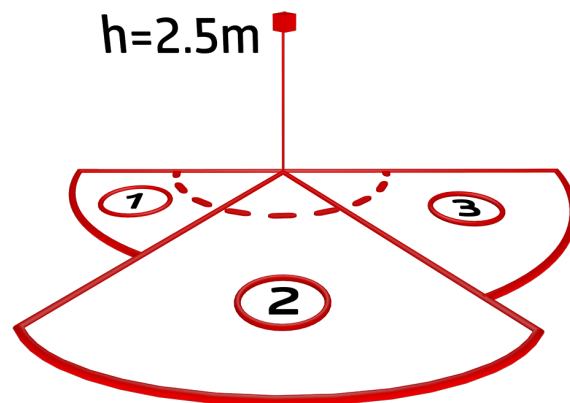

Order data

Designation	Colour	Art.No
Aleum Glow AD	anthracite	93134
Wire basket BSK (Ø 164 x 143 mm)	white	92467

Technical data

Voltage:	230 V AC $\pm 10\%$ 50 / 60 Hz
Dimensions:	$\varnothing 164 \times 143$ mm (92467)
Settings:	B.E.G. App "B.E.G. One" / "B.E.G. MyControl" (Bluetooth)
Power consumption:	approx. 0.5 W
Detection area:	horizontal 180° (Wall mounting) max. 16 m across max. 5 m towards
Range:	max. 3 m creep protection
Monitored area (tangential movement):	400 m ² / 2.5 m mounting height
Mounting height min./max./recommended:	2 m / 4 m / 2.5 m
Degree / class of protection:	IP54 / Class II
Impact strength:	IK09 (92467)
Ambient temperature:	-25 °C to +50 °C
Housing:	polycarbonate, UV-resistant + coated steel basket (92467)
Material color:	anthracite mat, similar to RAL7016
Connections and wires:	for solid conductors 0.5 - 2.5 mm ²
Channel 1 (lighting control)	
Switching power:	2300 W, $\cos \varphi =$ 1 1150 VA, $\cos \varphi$ = 0.5 800 W LED max. inrush current I_p (20 ms) = 165 A max. inrush current I_p (200 μ s) = 800 A
Type of contact (k):	1x μ -contact, NO contact with tungsten pre- make contact
Follow-up time:	10 sec - 30 min, Pulse
Ambient light:	0 - 100 % / 10 s - 6 h / 16 colours
Switch-on threshold:	10 - 2500 Lux

Product information

Set : Aleum Glow AD + Wire basket BSK ($\varnothing 164 \times$
143 mm) white

B.E.G. MyControl

B.E.G. One App

Set items

To receive the bundle according to the technical specification, please order the items listed.

Dimensions: Ø 164 x 143 mm

Impact strength: IK09

Housing: coated steel basket