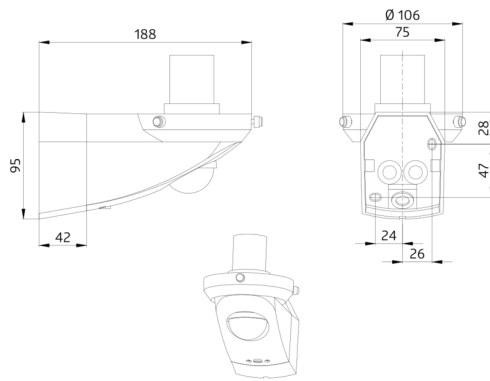

Vertical detection range 360° and horizontal
detection range 120°

Order data

Designation	Colour	Art.No
ALC-B-360 SLU	white	91301

Accessories

Designation	Colour	Art.No
SG Wien	white	94113
SG Oslo	transparent	94101
Corner socket ALC-ES	black	91325
Corner socket ALC-ES	white	91305

Technical data

Voltage:	230 V AC +/- 10% 50 / 60 Hz
Dimensions:	185 x 107 x 147 mm
Lamp:	max. 100 W with bulb socket E 27
Photobiological safety:	RG 0
Degree / class of protection:	IP44 / Class II
Ambient temperature:	-10 °C to +40 °C
Housing:	polycarbonate, UV-resistant
Material color:	white

entrances, garages, patios, balconies, at entrance gates

Accessories

SG Wien

Art.No: 94113

Dimensions: (Rim Ø 82 mm) Ø 200 x 210 mm

Housing: opal - glossy
Material color: white

Corner socket ALC-ES

Art.No: 91305

Housing: polycarbonate, UV-resistant
Material color: white

SG Oslo

Art.No: 94101

Dimensions: (Rim Ø 82 mm) Ø 215 x 220 mm

Housing: bubble glass - Crystal
Material color: transparent

Corner socket ALC-ES

Art.No: 91325