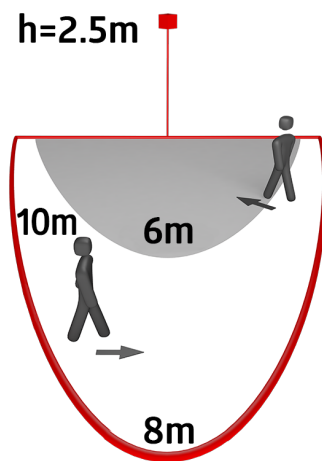

Technical data

Voltage:	230 V AC +/- 10% 50 / 60 Hz
Dimensions:	185 x 107 x 147 mm
Lamp:	max. 100 W with bulb socket E 27
Photobiological safety:	RG 0
Degree / class of protection:	IP44 / Class II
Ambient temperature:	-10 °C to +40 °C
Housing:	polycarbonate, UV-resistant
Material color:	white

entrances, garages, patios, balconies, at entrance gates

Accessories

SG Wien

Art.No: 94113

Dimensions: (Rim Ø 82 mm) Ø 200 x 210 mm

Housing: opal - glossy
Material color: white

Corner socket ALC-ES

Art.No: 91305