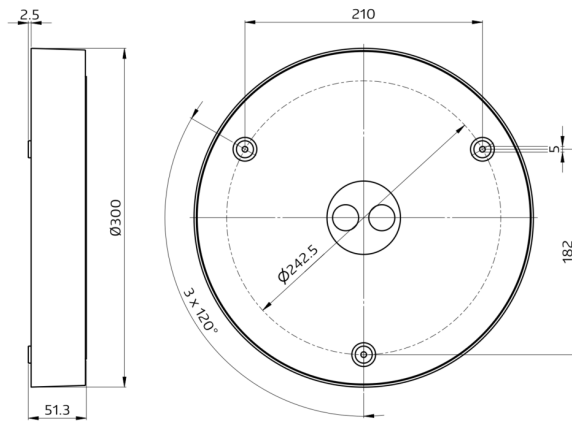

Voltage:	220 - 240 V AC 50 / 60 Hz
Dimensions:	Ø 300 x 51.3 mm
Colour temperature:	3000 / 4000 / 5700 K
Luminous flux / intensity:	1600 / 1850 / 1700 lm
Anti-glare:	UGR < 19
Efficiency:	80 / 92 / 85 lm/W
Photobiological safety:	RG 0
Colour reproduction:	CRI > 80
Rated life time:	50000 h (L80/B10)
Power consumption:	20 W / PF 0.8
Degree / class of protection:	IP54 / Class II
Flammability rating:	UL-94 V2, 750 °C
Impact strength:	IK08
Ambient temperature:	-20 °C to +45 °C
Housing:	Polycarbonate / ADC12
Material color:	white, similar to RAL9016

h (m)	Ø (m)	E (lx)
1.0	1.2	1518
2.0	2.5	379
3.0	3.7	169
4.0	4.9	95
5.0	6.1	61