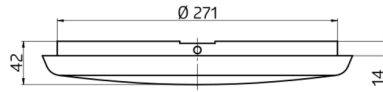

## Technical data

Voltage:	200 – 240 V AC 50 Hz
Dimensions:	Ø 300 x 42 mm
Colour temperature:	3000 / 4000 / 5700 K
Luminous flux / intensity:	2000 / 2500 / 2400 lm
Anti-glare:	UGR < 25
Efficiency:	80 / 100 / 96 lm/W
Photobiological safety:	RG 0
Colour reproduction:	CRI > 80 / TM30: 82
Rated life time:	50000 h (L80/B10)
Power consumption:	25 W / PF 0.9
Degree / class of protection:	IP54 / Class II
Flammability rating:	UL-94 V2, 750 °C
Impact strength:	IK10
Ambient temperature:	-20 °C to +45 °C
Housing:	polycarbonate, UV-resistant
Material color:	white, similar to RAL9016