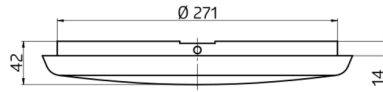

h (m)	Ø (m)	E (lx)
1.0	3	874
2.0	6.1	219
3.0	9.1	97
4.0	12.2	55
5.0	15.2	35