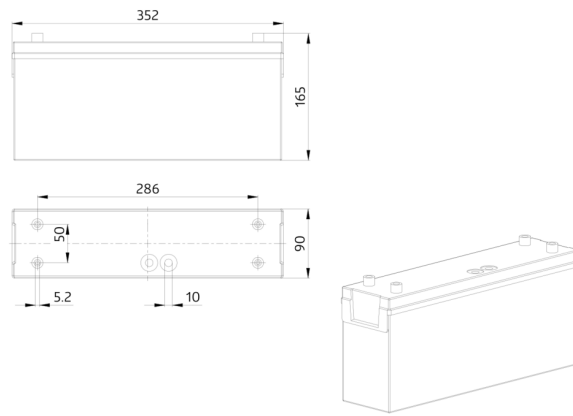

Accessories

Designation	Colour	Art.No
Wire basket BSK 2DN KR26 KR36	white	7887

Technical data

Voltage:	230 V AC +/- 10% 50 Hz
Dimensions:	359 x 90 x 163 mm
Lamp:	8 W Fluorescent lamp T16
Visibility range:	25
Luminous flux / intensity:	8 W Fluorescent lamp T16 (inclusive)
Degree / class of protection:	IP54 / Class II
Ambient temperature:	+5 °C to +35 °C
Housing:	Polycarbonate
Material color:	white

Product information

Illuminated exit sign / pictorial emergency sign with single battery

Sturdy plastic case IP54

Visibility range 25 m

Eco-friendly NiMH battery

Button for operation check (on the housing)

Lamp, battery and four pictograms included

Accessories

Wire basket BSK 2DN KR26 KR36

Art.No: 7887

Dimensions: 442 x 241 x 143 mm

Housing: coated steel basket

Material color: white