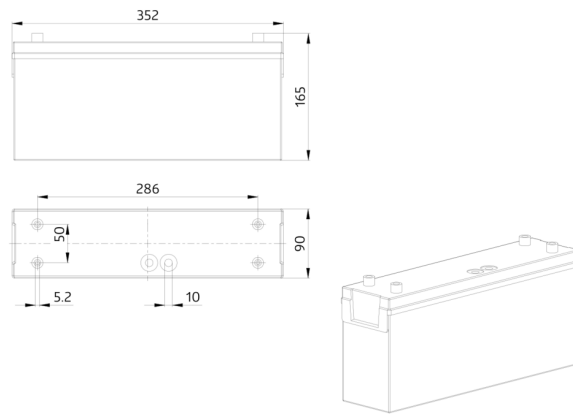

B.E.G.

SAFETYLUX®

Illuminated exit sign / pictorial emergency sign
with single battery

Sturdy plastic case IP54

Visibility range 25 m

2DN-H25/8/3-LLD

Prod.No. 7191 EAN: 4007529071913

Order data

Designation	Colour	Art.No
2DN-H25/8/3-LLD	white	7191

Accessories

Designation	Colour	Art.No
Wire basket BSK 2DN KR26 KR36	white	7887

Technical data

Voltage:	230 V AC 50 / 60 Hz
Dimensions:	359 x 163 x 90 mm
Lamp:	8 W Fluorescent lamp T16
Visibility range:	25
Operation mode:	Permanent operation, Wake up mode
Luminous flux / intensity:	8 W Fluorescent lamp T16 (inclusive) Luminous flux of light 270 lm
Degree / class of protection:	IP54 / Class II
Ambient temperature:	+5 °C to +35 °C
Housing:	Polycarbonate
Material color:	white

Sturdy plastic case IP54

Visibility range 25 m

Eco-friendly NiMH battery

Rated operating time 1 or 3 hours

Button for operation check (on the housing)

Lamp, battery and four pictograms included

Accessories

Wire basket BSK 2DN KR26 KR36

Art.No: 7887

Dimensions: 442 x 241 x 143 mm

Housing: coated steel basket

Material color: white