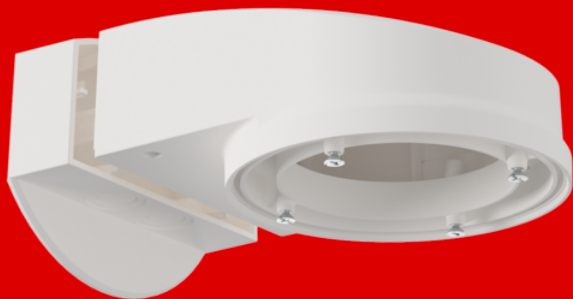

B.E.G.

LUXOMAT®

Wall holder PD2N/4N Typ A

Prod.No. 93700 EAN: 4007529937004

Fixture for wall mounting of compatible B.E.G. ceiling occupancy detectors

Including screws for mounting a compatible B.E.G. ceiling occupancy detector

Suitable for wall mounting with rear cable feed

Order data

Designation	Colour	Art.No
Wall holder PD2N/4N Typ A	white	93700

Technical data

Dimensions:	133 x 106 x 66 mm
Degree / class of protection:	IP54 / Class II
Housing:	polycarbonate, UV-resistant
Material color:	white, similar to RAL9010

Product information

Fixture for wall mounting of compatible B.E.G. ceiling occupancy detectors

Including screws for mounting a compatible B.E.G. ceiling occupancy detector

Suitable for wall mounting with rear cable feed

Surface-mounted base included

Enables lateral cable feed

Enables mounting on common flush-mounted boxes

available in various colours

For usability/compatibility of the accessories please refer to the descriptions of the main articles