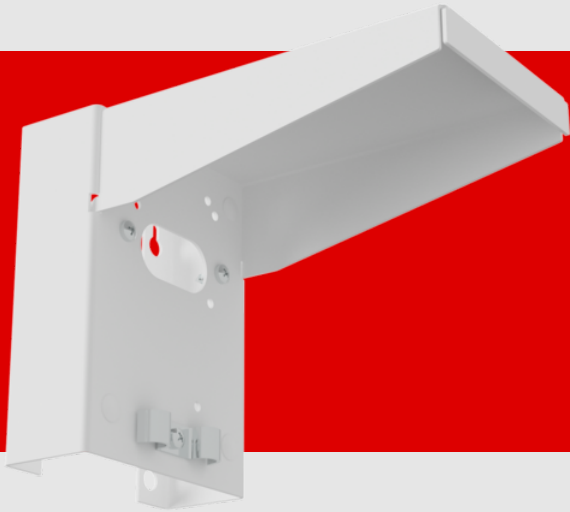

B.E.G.

LUXOMAT®

Wall holder

Prod.No. 93222 EAN: 4007529932221

Stainless steel weather protection unit for compatible B.E.G. outdoor motion detectors

Including screws for mounting a compatible B.E.G. outdoor motion detector

For usability/compatibility of the accessories please refer to the descriptions of the main articles

Order data

Designation	Colour	Art.No
Wall holder	white	93222

Technical data

Dimensions: 188 x 98 x 134 mm
Material color: white

Product information

Stainless steel weather protection unit for compatible B.E.G. outdoor motion detectors

Including screws for mounting a compatible B.E.G. outdoor motion detector

For usability/compatibility of the accessories please refer to the descriptions of the main articles

Suitable for mounting with rear or side cable entry

Cable clamps for strain relief of the connection cables

available in various colours

Suitable for: 91001, 91002, 91008, 91012, 91018, 91021, 91022, 91028, 91048, 91101, 91102, 91121, 91122, 93308, 93321, 93323, 93324, 93331, 93333, 93334, 93341, 93343, 93344, 93346, 93527, 93528, ...