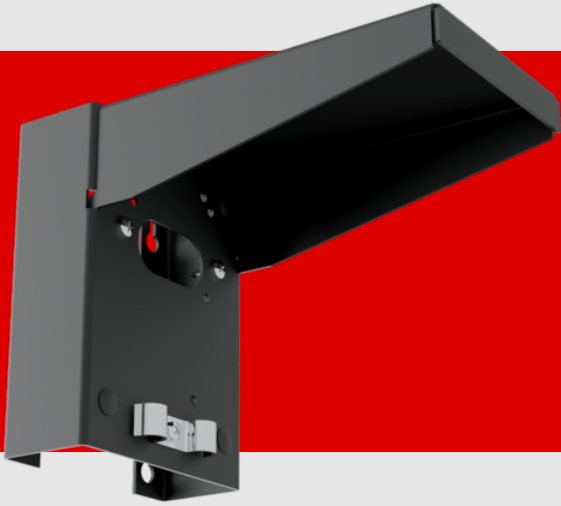

B.E.G.

LUXOMAT®

Wall holder

Prod.No. 93221 EAN: 4007529932214

Stainless steel weather protection unit for compatible B.E.G. outdoor motion detectors

Including screws for mounting a compatible B.E.G. outdoor motion detector

For usability/compatibility of the accessories please refer to the descriptions of the main articles

Order data

Designation	Colour	Art.No
Wall holder	anthracite	93221

Technical data

Dimensions: 188 x 98 x 134 mm

Material color: anthracite

Product information

Stainless steel weather protection unit for compatible B.E.G. outdoor motion detectors

Including screws for mounting a compatible B.E.G. outdoor motion detector

For usability/compatibility of the accessories please refer to the descriptions of the main articles

Suitable for mounting with rear or side cable entry

Cable clamps for strain relief of the connection cables