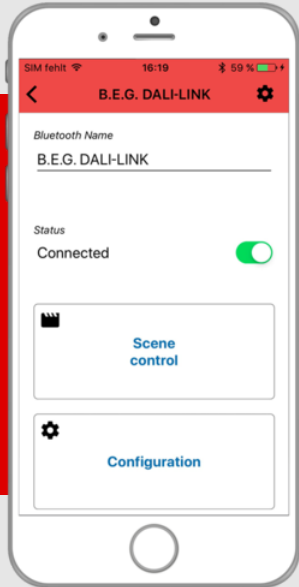

**B.E.G.**

**LUXOMAT<sup>®</sup> net**

## SW-DALI-LINK-BLE-APP

Prod.No. 92847 EAN: 4007529928477

2 software versions for iOS and Android

Available for free in the corresponding app store  
(search for "B.E.G. DALI-LINK")

App uses Bluetooth technology