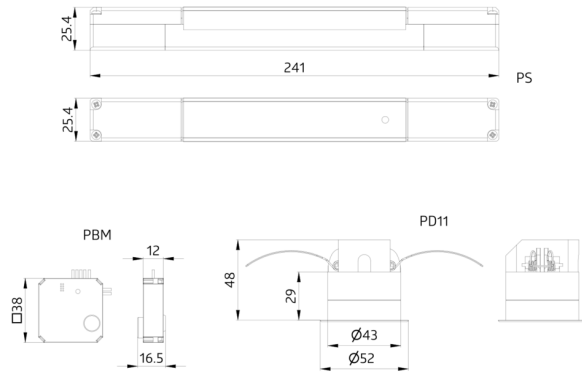

## Technical data

Voltage:	110 - 277 V AC
Output voltage:	16 V DC (DALI, typical)
Scope of delivery:	PS-DALI-LINK-FC, PBM-DALI-LINK-4W-BLE, PD11-DALI-LINK-FLAT

## Product information

DALI-LINK Multi Room Solution - Starter Set

DALI pushbutton module with 4 binary inputs and integrated Bluetooth gateway for hidden mounting behind flush mount switches.

Particularly flat, addressable DALI multi sensor with a visible height of only 0.85 mm and with integrated DALI application controller.