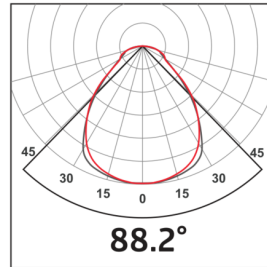

h (m)	∅ (m)	E (lx)
1.0	1.9	1698
2.0	3.9	425
3.0	5.8	189
4.0	7.8	106
5.0	9.7	68