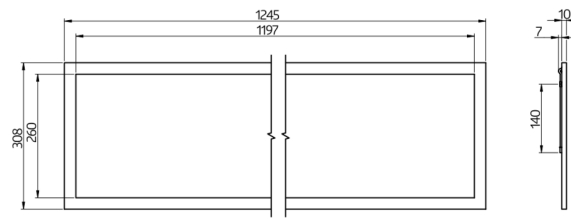

Technical data

Voltage:	200 - 240 V AC 50 / 60 Hz
Dimensions:	307 x 1245 x 10 mm LED circuit board securely mounted Selectable colour temperatures: 2700 K warm white (3650 lm, 77 lm/W) to 6500 K (4050 lm, 79 lm/W)
Luminous flux / intensity:	
Anti-glare:	UGR < 19
Efficiency:	77 / 79 lm/W
Photobiological safety:	RG 0
Colour reproduction:	CRI 82 / TM30: 81
Rated life time:	60000 h (L80/B10)
Power consumption:	45 W / PF 0.89
Degree / class of protection:	IP20 / Class II
Ambient temperature:	-20 °C to +40 °C
Housing:	white aluminium frame Lens: plastic diffuser, white
Material color:	white

Very uniform illumination of the prismatic cover

h (m)	Ø (m)	E (lx)
1.0	1.9	1698
2.0	3.9	425
3.0	5.8	189
4.0	7.8	106
5.0	9.7	68

Accessories

Drop protection PL1-LED

Art.No: 93115

Dimensions: Length: 1000 mm
Material color: -

Mounting bracket set PL1-LED

Art.No: 93117

Material color: -

Suspension cable set PL1-LED canopy

Art.No: 93090

Dimensions: 295 x 295 x 50 mm,
Stahlseillänge 1000 mm
Housing: Steel
Material color: white

Suspension cable set PL1-LED

Art.No: 93173

Dimensions: Length: 1000 mm
Material color: -