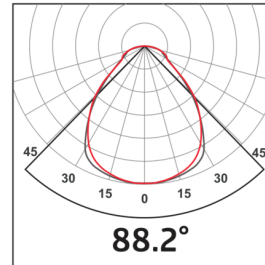

h (m)	Ø (m)	E (lx)
1.0	1.9	1698
2.0	3.9	425
3.0	5.8	189
4.0	7.8	106
5.0	9.7	68