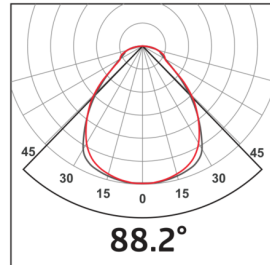

h (m)	∅ (m)	E (lx)
1.0	1.9	1698
2.0	3.9	425
3.0	5.8	189
4.0	7.8	106
5.0	9.7	68