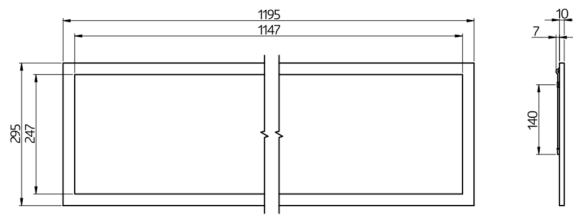

Technical data

Voltage:	200 - 240 V AC 50 / 60 Hz
Dimensions:	295 x 1195 x 10 mm LED circuit board securely mounted Selectable colour temperatures: 2700 K warm white (3650 lm, 77 lm/W) to 6500 K (4050 lm, 79 lm/W)
Luminous flux / intensity:	
Anti-glare:	UGR < 19
Efficiency:	77 / 79 lm/W
Photobiological safety:	RG 0
Colour reproduction:	CRI 82 / TM30: 81
Rated life time:	60000 h (L80/B10)
Power consumption:	45 W / PF 0.89
Degree / class of protection:	IP20 / Class II
Ambient temperature:	-20 °C to +40 °C
Housing:	white aluminium frame Lens: plastic diffuser, white
Material color:	white

Very uniform illumination of the prismatic cover

h (m)	∅ (m)	E (lx)
1.0	1.9	1698
2.0	3.9	425
3.0	5.8	189
4.0	7.8	106
5.0	9.7	68

Accessories

Drop protection PL1-LED

Art.No: 93115

Dimensions: Length: 1000 mm
Material color: -

Mounting bracket set PL1-LED

Art.No: 93117

Material color: -

Suspension cable set PL1-LED canopy

Art.No: 93090

Dimensions: 295 x 295 x 50 mm,
Stahlseillänge 1000 mm
Housing: Steel
Material color: white

Suspension cable set PL1-LED

Art.No: 93173

Dimensions: Length: 1000 mm
Material color: -