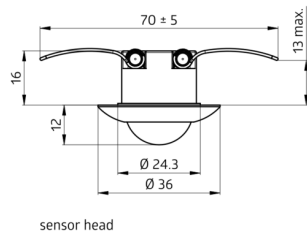

B.E.G.

LUXOMAT®

PD9-S-SDB-FC Set 92915-92238

For extending the detection area of a Master device

Order data

Designation	Colour	Art.No
PD9-S-SDB-FC	white	92915
Cover ring PD9 Ø 36 mm	white	92238

Technical data

Dimensions:	Ø 36 x 28 mm
Detection area:	horizontal 360° (Ceiling mounting) max. Ø 10 m across max. Ø 6 m towards max. Ø 4 m seated
Range:	78 m ² / 2.5 m mounting height
Monitored area (tangential movement):	2 m / 5 m / 2.5 m
Mounting height min./max./recommended:	IP65 / Class III
Degree / class of protection:	IK03
Impact strength:	white glossy (92238)
Material color:	350 cm
Cable length:	

Product information

Set : PD9-S-SDB-FC + Cover ring PD9 Ø 36 mm white glossy

Set items

To receive the bundle according to the technical specification, please order the items listed.

PD9-S-SDB-FC

Art.No: 92915

Dimensions: Ø 36 x 28 mm

Detection area: horizontal 360° (Ceiling mounting)

Range: max. Ø 10 m across

max. Ø 6 m towards

max. Ø 4 m seated

Cover ring PD9 Ø 36 mm

Art.No: 92238

Dimensions: Ø 36 mm